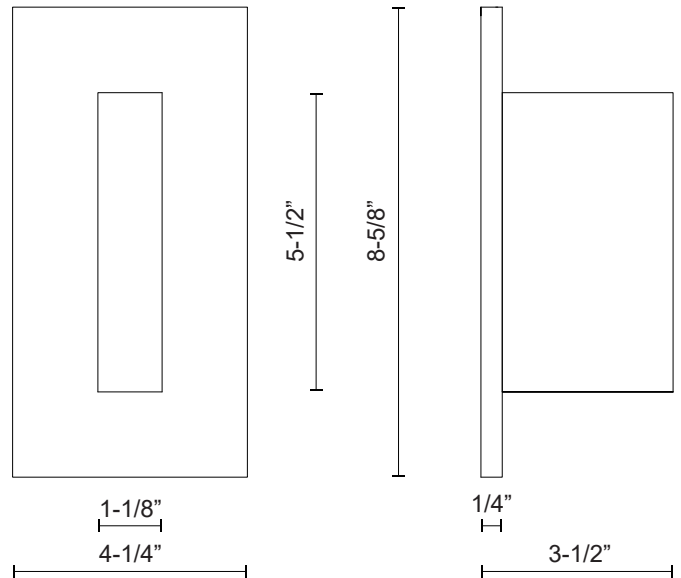

VISTA WS22109-BG

WALL

PROJECT

WS22109-BG
Brushed Gold

SPECIFICATION DETAILS

Fixture Dimensions	W1-1/8" x H5-1/2" x E3-1/2"
Light Source	AC LED Module
Wattage	7W
Total Lumens	505lm
Delivered Lumens	BG-362lm
Voltage	120V
Color Temperature	3000K
CRI (Ra)	90CRI
Optional Color Temps	2700K - 5000K Available, Minimum Order Quantities Apply
LED Rated Life	50,000 hours
Dimming	100% - 10%, ELV Dimmer (Not Included)
Glass Details	Clear Glass
ADA Compliant	Yes
Location	Dry
Illumination Direction	Up and Down
Mounting Style	All Orientation; Wall;
Canopy Dimensions	W4-1/4" x H8-5/8" x E1/4"
Paint Finish	BG01

* For custom options, consult factory for details.

* For warranty information, please visit www.kuzcolighting.com/warranty

DESCRIPTION

The distinctly minimal Vista sconce is composed of perpendicular proportional planes. Open at both ends the extruded rectangle emanates a crisp V-shaped light pattern up and down. The excellent craftsmanship is prominently displayed with the simplicity of form. The curated selection of fine finishes allow the fixture to accent a space with color and texture or blend into the environment.