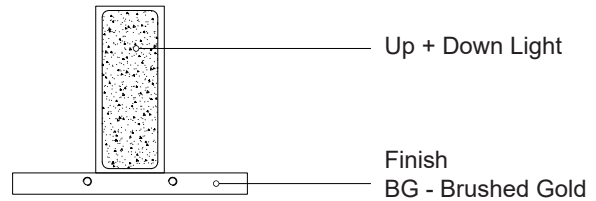

VISTA WS22109-BG

WALL

PROJECT

WS22109-BG
Brushed Gold

SPECIFICATION DETAILS

Fixture Dimensions	W1-1/8" x H5-1/2" x E3-1/2"
Light Source	AC LED Module
Wattage	7W
Total Lumens	505lm
Delivered Lumens	BG-362lm
Voltage	120V
Color Temperature	3000K
CRI (Ra)	90CRI
Optional Color Temps	2700K - 5000K Available, Minimum Order Quantities Apply
LED Rated Life	50,000 hours
Dimming	100% - 10%, ELV Dimmer (Not Included)
Glass Details	Clear Glass
ADA Compliant	Yes
Location	Dry
Illumination Direction	Up and Down
Mounting Style	All Orientation; Wall;
Canopy Dimensions	W4-1/4" x H8-5/8" x E1/4"
Paint Finish	BG01

* For custom options, consult factory for details.

* For warranty information, please visit www.kuzcolighting.com/warranty

DESCRIPTION

The distinctly minimal Vista sconce is composed of perpendicular proportional planes. Open at both ends the extruded rectangle emanates a crisp V-shaped light pattern up and down. The excellent craftsmanship is prominently displayed with the simplicity of form. The curated selection of fine finishes allow the fixture to accent a space with color and texture or blend into the environment.