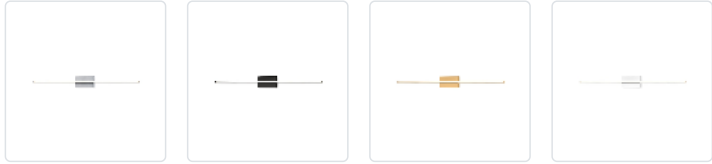

VEGA MINOR WS18236

WALL

PROJECT

DESCRIPTION

Following the success of the Vega family is the next evolution of the line, Vega Minor. The diminutive square linear profile envelops and radiates a soft uniform light in a diverse spectrum of lengths and unique configurations. Refined details with crafted finishes augment the reductive silhouette of the expanded collection.

WS18236-BN
Brushed Nickel

WS18236-BK
Black

WS18236-GD
Gold

WS18236-WH
White

SPECIFICATION DETAILS

Fixture Dimensions	W36" x H3" x E2-1/8"
Light Source	LED with DC Driver
Wattage	31W
Total Lumens	2800lm
Delivered Lumens	BK-930lm; BN-1561lm; GD-1282lm; WH-1848lm;
Voltage	120V
Color Temperature	3000K
CRI (Ra)	90CRI
Optional Color Temps	2700K - 5000K Available, Minimum Order Quantities Apply
LED Rated Life	50,000 hours
Dimming	100% - 10%, TRIAC or ELV Dimmer (Not Included)
Diffuser Details	White Acrylic Diffuser
ADA Compliant	Yes
Location	Dry
Illumination Direction	Fontlight Illumination
Mounting Style	All Orientation; Wall;
CEC Title 24 JA8	Yes, JA8-2022
Canopy Dimensions	W5-3/8" x H4-5/8" x E3/8"
Paint Finish	BK02; BN02; WH02;

* For custom options, consult factory for details.

* For warranty information, please visit www.kuzcolighting.com/warranty

Metal Finish
BK - Black
BN - Brushed Nickel
GD - Gold
WH - White

With Additional Backplate