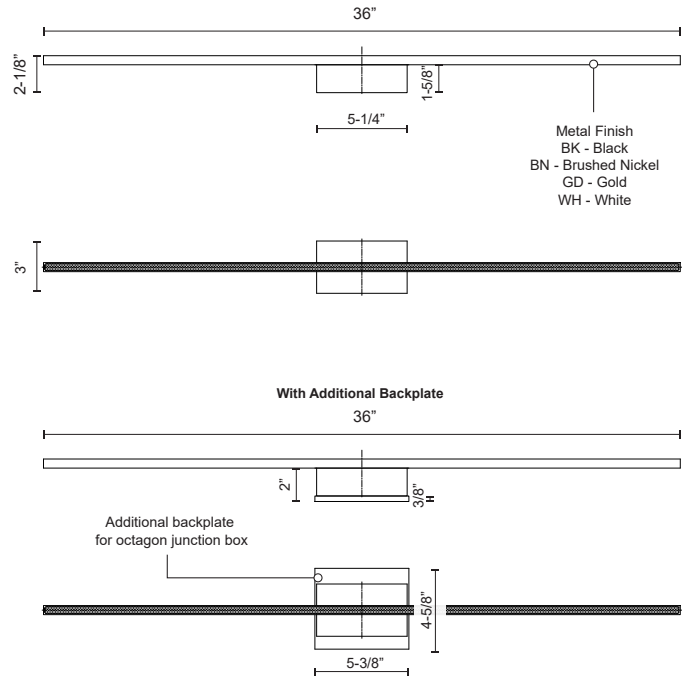

Metal Finish
BK - Black
BN - Brushed Nickel
GD - Gold
WH - White

With Additional Backplate

Additional backplate
for octagon junction box

KUZCO

CANADA: 19054 28TH AVENUE - SURREY, BC V3Z 6M3

USA: 3035 E. LONE MOUNTAIN ROAD - LAS VEGAS, NV 89081

WWW.KUZCOLIGHTING.COM

© 2019 KUZCO LIGHTING. ALL RIGHTS RESERVED.

COMMENT