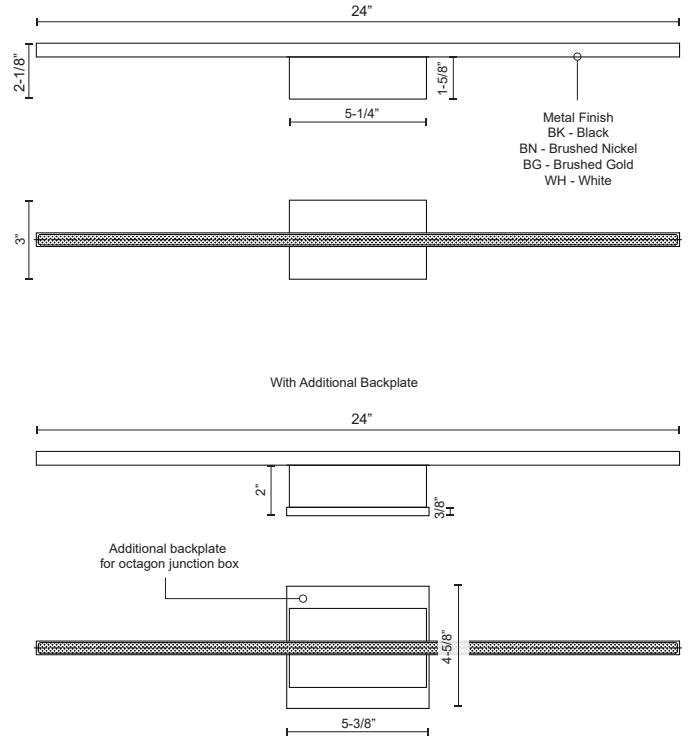

Fixture Dimensions	W24" x H3" x E2-1/8"
Light Source	LED with DC Driver
Wattage	18W
Total Lumens	1460lm
Delivered Lumens	BK-499lm; BN-838lm; WH-992lm;
Voltage	120V
Color Temperature	3000K
CRI (Ra)	90CRI
Optional Color Temps	2700K - 5000K Available, Minimum Order Quantities Apply
LED Rated Life	50,000 hours
Dimming	100% - 10%, TRIAC or ELV Dimmer (Not Included)
Diffuser Details	White Acrylic Diffuser
ADA Compliant	Yes
Location	Dry
Illumination Direction	Fontlight Illumination
Mounting Style	All Orientation; Wall;
CEC Title 24 JA8	Yes, JA8-2022
Energy Star Certified	BK, BN, WH - Energy Star Compliant
Canopy Dimensions	W5-3/8" x H4-5/8" x E3/8"
Paint Finish	BG01; BK02; BN02; WH02;

* For custom options, consult factory for details.

* For warranty information, please visit www.kuzcolighting.com/warranty

DESCRIPTION

Following the success of the Vega family is the next evolution of the line, Vega Minor. The diminutive square linear profile envelops and radiates a soft uniform light in a diverse spectrum of lengths and unique configurations. Refined details with crafted finishes augment the reductive silhouette of the expanded collection.