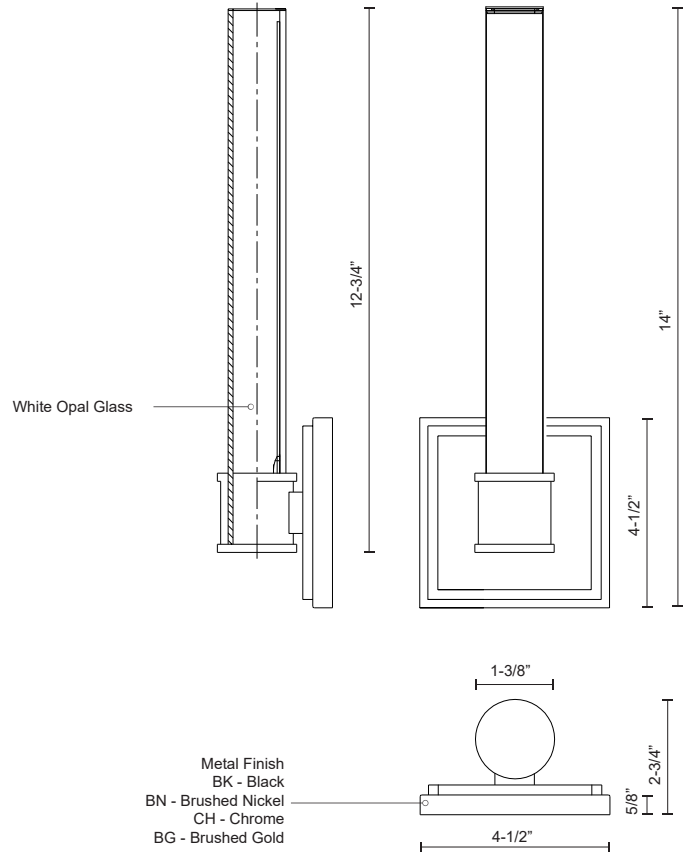

RONA WS17014

WALL

PROJECT

WS17014-BG
Brushed Gold

WS17014-BN
Brushed Nickel

WS17014-BK
Black

WS17014-CH
Chrome

SPECIFICATION DETAILS

Fixture Dimensions	W4-1/2" x H14" x E2-3/4"
Light Source	AC LED Module
Wattage	15W
Total Lumens	1200lm
Delivered Lumens	850lm
Voltage	120V
Color Temperature	3000K
CRI (Ra)	90CRI
Optional Color Temps	2700K - 5000K Available, Minimum Order Quantities Apply
LED Rated Life	50,000 hours
Dimming	100% - 10%, ELV Dimmer (Not Included)
Glass Details	Opal Glass
ADA Compliant	Yes
Location	Dry
Mounting Style	All Orientation; Wall;
Canopy Dimensions	W4-1/2" x H4-1/2" x E5/8"
Paint Finish	BG01; BK01; BN01; CH01;

* For custom options, consult factory for details.

* For warranty information, please visit www.kuzcolighting.com/warranty

DESCRIPTION

A tubular length of illuminated rod the Rona wall light is supported and clasped with a detailed cylindrical projection. The thick square outline of the attachment plate frames the lamp holder and echoes the refinement of present architectural trim. Available as either a sconce or vanity and in several curated finishes.