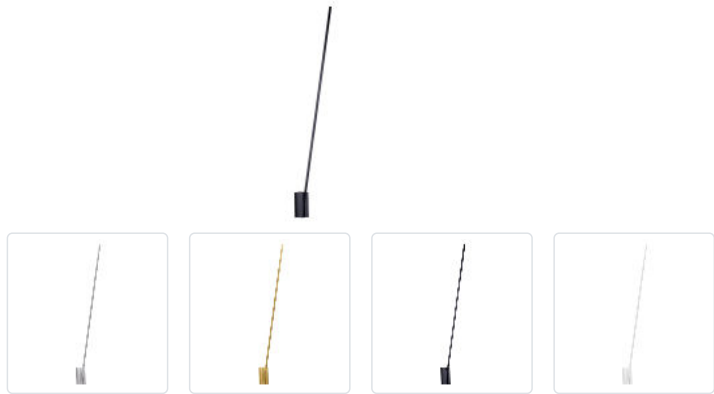

LEVER WS13760

WALL

PROJECT

WS13760-BN
Brushed Nickel

WS13760-BG
Brushed Gold

WS13760-BK
Black

WS13760-WH
White

SPECIFICATION DETAILS

Fixture Dimensions	W4-1/2" x H59" x E2-5/8"
Light Source	LED with DC Driver
Wattage	22W
Total Lumens	1890lm
Delivered Lumens	BK-539lm; BN-906lm; WH-1073lm;
Voltage	120V
Color Temperature	3000K
CRI (Ra)	90CRI
Optional Color Temps	2700K - 5000K Available, Minimum Order Quantities Apply
LED Rated Life	50,000 hours
Dimming	100% - 10%, TRIAC or ELV Dimmer (Not Included)
Diffuser Details	White Acrylic Diffuser
Location	Dry
Illumination Direction	Backlit
Mounting Style	Up Only; Wall;
Energy Star Certified	Energy Star Compliant - BK, BN, WH
Canopy Dimensions	W4-1/2"x H7"x E3/8"
CEC Title 24 JA8	Yes, JA8-2022
Paint Finish	BG01; BK02; BN02; WH02;

* For custom options, consult factory for details.

* For warranty information, please visit www.kuzcolighting.com/warranty

DESCRIPTION

An elongated illuminated line cantilevers up and outward from the precision machined rectilinear wall mount. Oversized to dramatic effect the substantial length of the LEVER arm is juxtaposed by the fine diminutive scale of the square profile. The design of the housing indicates the function, the angle of linear repose may be adjusted by the user while also modifying the spread of light.