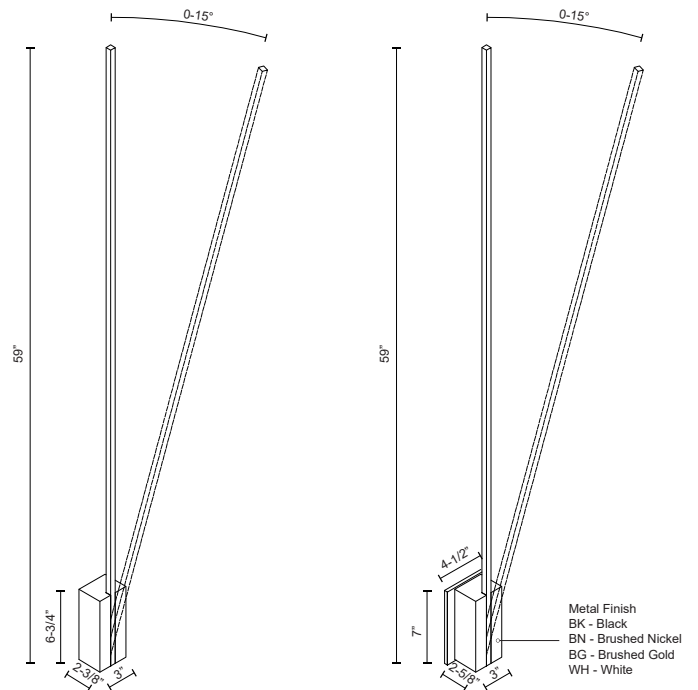

LEVER WS13760

WALL

PROJECT

WS13760-BN
Brushed Nickel

WS13760-BG
Brushed Gold

WS13760-BK
Black

WS13760-WH
White

SPECIFICATION DETAILS

Fixture Dimensions	W4-1/2" x H59" x E2-5/8"
Light Source	LED with DC Driver
Wattage	22W
Total Lumens	1890lm
Delivered Lumens	BK-539lm; BN-906lm; WH-1073lm;
Voltage	120V
Color Temperature	3000K
CRI (Ra)	90CRI
Optional Color Temps	2700K - 5000K Available, Minimum Order Quantities Apply
LED Rated Life	50,000 hours
Dimming	100% - 10%, TRIAC or ELV Dimmer (Not Included)
Diffuser Details	White Acrylic Diffuser
Location	Dry
Illumination Direction	Backlit
Mounting Style	Up Only; Wall;
Energy Star Certified	Energy Star Compliant - BK, BN, WH
Canopy Dimensions	W4-1/2"x H7"x E3/8"
CEC Title 24 JA8	Yes, JA8-2022
Paint Finish	BG01; BK02; BN02; WH02;

* For custom options, consult factory for details.

* For warranty information, please visit www.kuzcolighting.com/warranty

DESCRIPTION

An elongated illuminated line cantilevers up and outward from the precision machined rectilinear wall mount. Oversized to dramatic effect the substantial length of the LEVER arm is juxtaposed by the fine diminutive scale of the square profile. The design of the housing indicates the function, the angle of linear repose may be adjusted by the user while also modifying the spread of light.