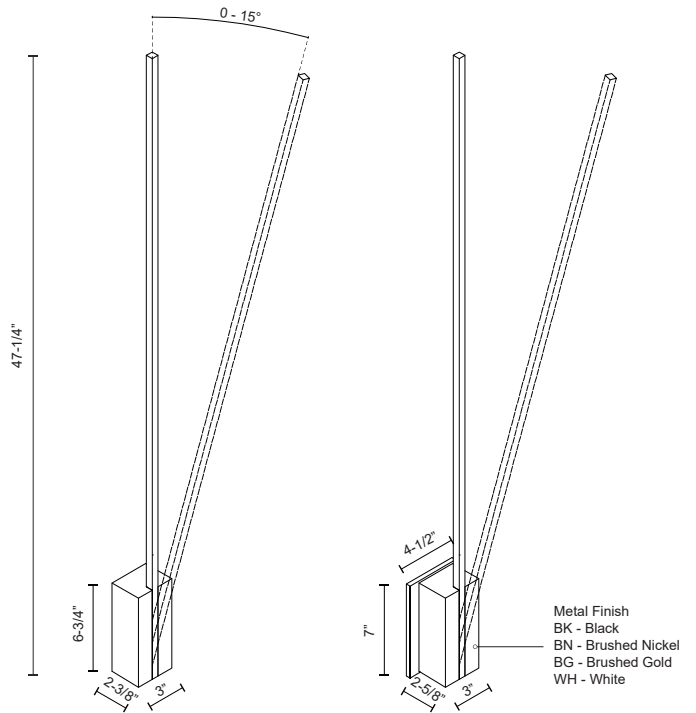

LEVER WS13748

WALL

PROJECT

WS13748-BG
Brushed Gold

WS13748-BN
Brushed Nickel

WS13748-BK
Black

WS13748-WH
White

SPECIFICATION DETAILS

Fixture Dimensions	W4-1/2" x H47-1/4" x E2-5/8"
Light Source	LED with DC Driver
Wattage	15W
Total Lumens	1575lm
Delivered Lumens	BK-523lm; BN-878lm; WH-1040lm;
Voltage	120V
Color Temperature	3000K
CRI (Ra)	90CRI
Optional Color Temps	2700K - 5000K Available, Minimum Order Quantities Apply
LED Rated Life	50,000 hours
Dimming	100% - 10%, TRIAC or ELV Dimmer (Not Included)
Diffuser Details	White Acrylic Diffuser
Location	Dry
Illumination Direction	Backlit
Mounting Style	Up Only; Wall;
Canopy Dimensions	W4-1/2"x H7"x E3/8"
CEC Title 24 JA8	Yes, JA8-2022
Paint Finish	BG01; BK02; BN02; WH02;

* For custom options, consult factory for details.

* For warranty information, please visit www.kuzcolighting.com/warranty

DESCRIPTION

An elongated illuminated line cantilevers up and outward from the precision machined rectilinear wall mount. Oversized to dramatic effect the substantial length of the LEVER arm is juxtaposed by the fine diminutive scale of the square profile. The design of the housing indicates the function, the angle of linear repose may be adjusted by the user while also modifying the spread of light.