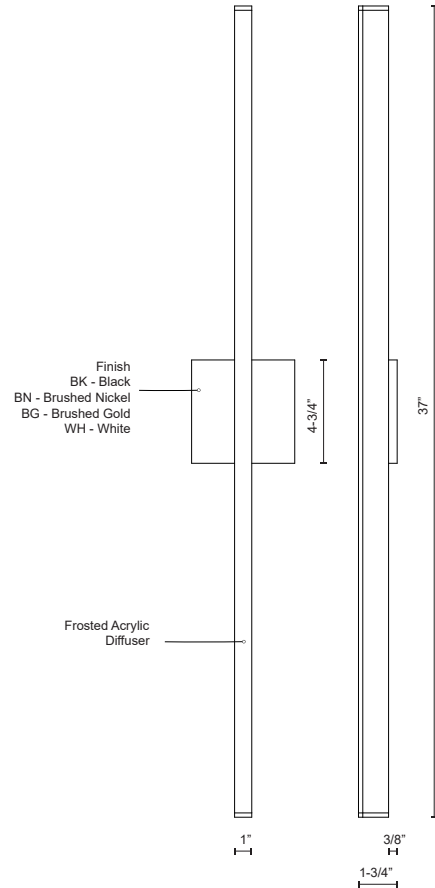

VEGA WS10336

WALL

PROJECT

WS10336-BG
Brushed Gold

WS10336-BK
Black

WS10336-WH
White

WS10336-BN
Brushed Nickel

SPECIFICATION DETAILS

Fixture Dimensions	W1" x H37" x E1-3/4"
Light Source	AC LED Module
Wattage	26W
Total Lumens	2000lm
Delivered Lumens	BK-835lm; BN-1278lm; WH-1405lm;
Voltage	120V
Color Temperature	3000K
CRI (Ra)	90CRI
Optional Color Temps	2700K - 5000K Available, Minimum Order Quantities Apply
LED Rated Life	50,000 hours
Dimming	100% - 10%, ELV Dimmer (Not Included)
Diffuser Details	White Acrylic Diffuser
ADA Compliant	Yes
Location	Dry
Illumination Direction	Fontlight Illumination
Mounting Style	All Orientation; Wall;
CEC Title 24 JA8	Yes, JA8-2022
Canopy Dimensions	W4-3/4" x H4-3/4" x E3/8"
Paint Finish	BG01; BK02; BN02; WH02;

* For custom options, consult factory for details.

* For warranty information, please visit www.kuzcolighting.com/warranty

DESCRIPTION

Slim state-of-the-art linear LED wall sconce brings sophistication to any room it is installed in. Available in black, brushed nickel, brushed gold and white metal finishes with full length linear frosted acrylic diffuser which when lit diffuses the light evenly into the room. Provided with our powerful 120V AC LED technology. Available in two different sizes and matching pendants see series for more details.