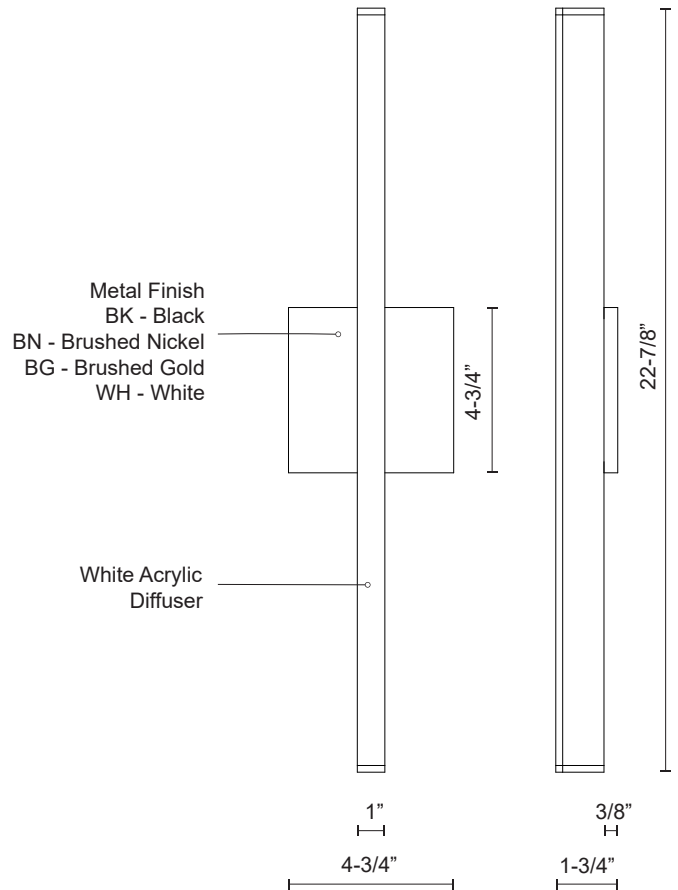

VEGA WS10324

WALL

PROJECT

WS10324-BK
Black

WS10324-BG
Brushed Gold

WS10324-BN
Brushed Nickel

WS10324-WH
White

SPECIFICATION DETAILS

Fixture Dimensions	W1" x H22-7/8" x E1-3/4"
Light Source	AC LED Module
Wattage	16W
Total Lumens	1200lm
Delivered Lumens	BK-585lm; BN-755lm; WH-832lm;
Voltage	120V
Color Temperature	3000K
CRI (Ra)	90CRI
Optional Color Temps	2700K - 5000K Available, Minimum Order Quantities Apply
LED Rated Life	50,000 hours
Dimming	100% - 10%, ELV Dimmer (Not Included)
Diffuser Details	White Acrylic Diffuser
ADA Compliant	Yes
Location	Dry
Illumination Direction	Fontlight Illumination
Mounting Style	All Orientation; Wall;
CEC Title 24 JA8	Yes, JA8-2022
Canopy Dimensions	W4-3/4" x H4-3/4" x E3/8"
Paint Finish	BG01; BK02; BN02; WH02;

* For custom options, consult factory for details.

* For warranty information, please visit www.kuzcolighting.com/warranty

DESCRIPTION

Slim state-of-the-art linear LED wall sconce brings sophistication to any room it is installed in. Available in black, brushed nickel, brushed gold and white metal finishes with full length linear frosted acrylic diffuser which when lit diffuses the light evenly into the room. Provided with our powerful 120V AC LED technology. Available in two different sizes and matching pendants see series for more details.