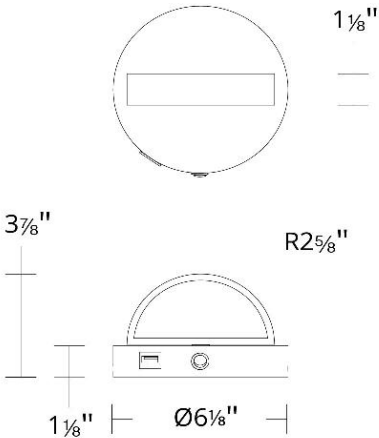

### SPECIFICATIONS

Color Temp:	3000K
Input:	120 VAC, 50/60Hz
CRI:	90
Dimming:	ELV: 100-10% , TRIAC: 100-5%
Rated Life:	50000 Hours
Mounting:	Can be mounted on wall in all orientations
Standards:	ETL, cETL, Title 24 JA8 Compliant Damp Location Listed
Construction:	Aluminum body, etched acrylic diffuser

### LINE DRAWING:

BL-47406