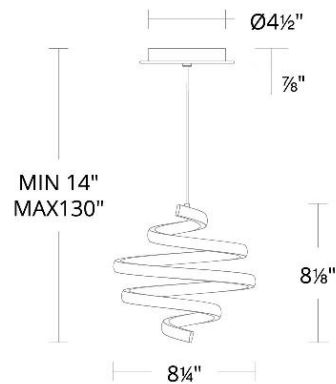

SPECIFICATIONS

Color Temp:	4000K,3000K,2700K,3500K
Input:	120/277V,50/60Hz
CRI:	90
Dimming:	ELV: 100-10% ,TRIAC: 100-5%
Rated Life:	50000 Hours
Standards:	ETL, cETL Damp Location Listed
Construction:	Aluminum body with silicon diffuser

FINISHES:

Black

LINE DRAWING:

PD-19406