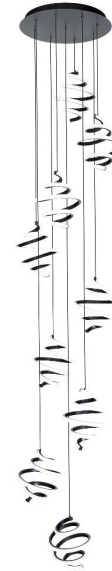

WAC LIGHTING

Whirl

Round Multi Light 3000K

Fixture Type: _____
 Catalog Number: _____
 Project: _____
 Location: _____

| Model & Size | Color Temp & CRI | Watt | Lumens | Finish |
|-------------------------|--------------------------------|------|--------|----------|
| PD-19403R 8" - 3 Lights | 2 700K/3000K/3500K/4000K 90 | 63 W | 2897 | BK Black |

FINISHES:

Black

LINE DRAWING:

PD-19403R

WAC LIGHTING

Whirl

Round Multi Light 3000K

Fixture Type: _____
 Catalog Number: _____
 Project: _____
 Location: _____

Example: **PD-19405R-BK**

For custom requests please contact customs@wacighting.com

DESCRIPTION

Like a tornado whirling in space, multiple curves of illumination are backed by a black frame and suspended from a cloud-like canopy. Integrated LEDs provide crisp, clean light to modern spaces.

FINISHES:

Black

LINE DRAWING:

PD-19405R

WAC LIGHTING

Whirl

Round Multi Light 3000K

Fixture Type: _____