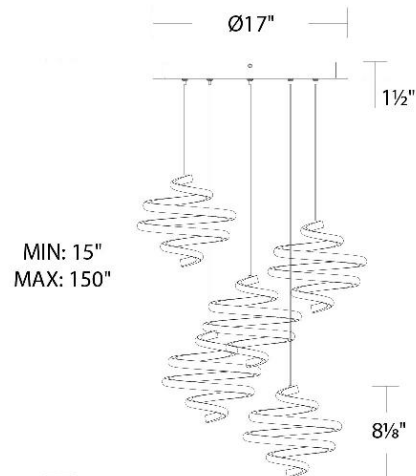

LINE DRAWING: