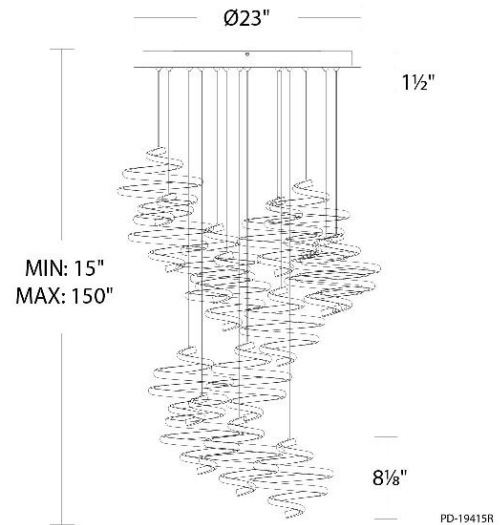

LINE DRAWING: