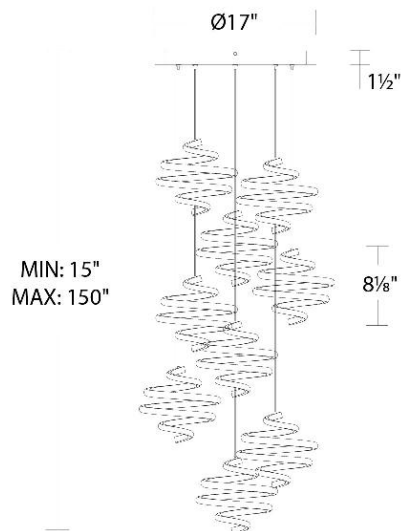

LINE DRAWING: