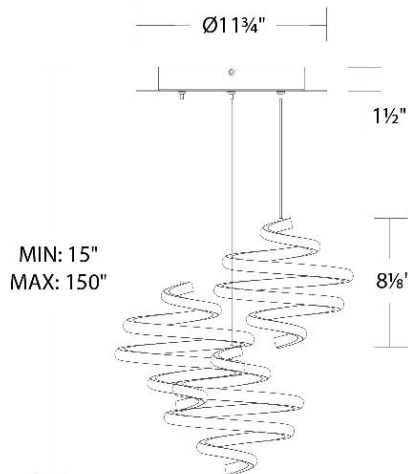

LINE DRAWING: