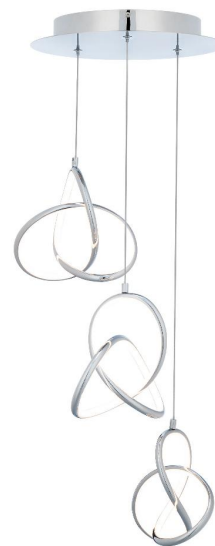

WAC LIGHTING

Vornado

Round Multi Light 3000K

Fixture Type: _____
Catalog Number: _____
Project: _____
Location: _____

Model & Size	Color Temp & CRI	Watt	Lumens	Finish
PD-84909R 7" - 9" Lights	3000K 90	138 W	7505 8707	BK Black CH Chrome

Example: **PD-84909R-CH**

For custom requests please contact customs@wacighting.com

DESCRIPTION

Twisted. A roller coaster-inspired lighting design, this masterpiece of artistry and light is crafted from single pieces that loop in and around themselves, creating dramatic strips of energy-efficient LED light.

FEATURES

- Omnidirectional diffused illumination
- Hand-crafted, asymmetric & seamless construction, variation expected
- Low profile, adjustable powered aircraft cables for an ultra-clean look
- Driver concealed within the canopy

SPECIFICATIONS

Color Temp:	3000K
Input:	120/277V, 50/60Hz
CRI:	90
Dimming:	ELV: 100-10% , TRIAC: 100-5%
Rated Life:	50000 Hours
Standards:	ETL, cETL Damp Location Listed
Construction:	Aluminum body with silicon diffuser