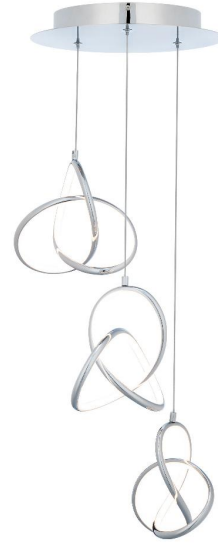

WAC LIGHTING

Vornado

Round Multi Light 3000K

Fixture Type: _____

Catalog Number: _____

Project: _____

Location: _____

Model & Size	Color Temp & CRI	Watt	Lumens	Finish
PD-84905R 7" - 5 Lights	3000K 90	77 W	4061 4837	BK Black CH Chrome

Example: **PD-84905R-CH**

For custom requests please contact customs@wacighting.com

DESCRIPTION

Twisted. A roller coaster-inspired lighting design, this masterpiece of artistry and light is crafted from single pieces that loop in and around themselves, creating dramatic strips of energy-efficient LED light.

FEATURES

- Omnidirectional diffused illumination
- Hand-crafted, asymmetric & seamless construction, variation expected
- Low profile, adjustable powered aircraft cables for an ultra-clean look
- Driver concealed within the canopy

SPECIFICATIONS

Color Temp:	3000K
Input:	120/277V, 50/60Hz
CRI:	90
Dimming:	ELV: 100-10% , TRIAC: 100-5%
Rated Life:	50000 Hours
Standards:	ETL, cETL Damp Location Listed
Construction:	Aluminum body with silicon diffuser