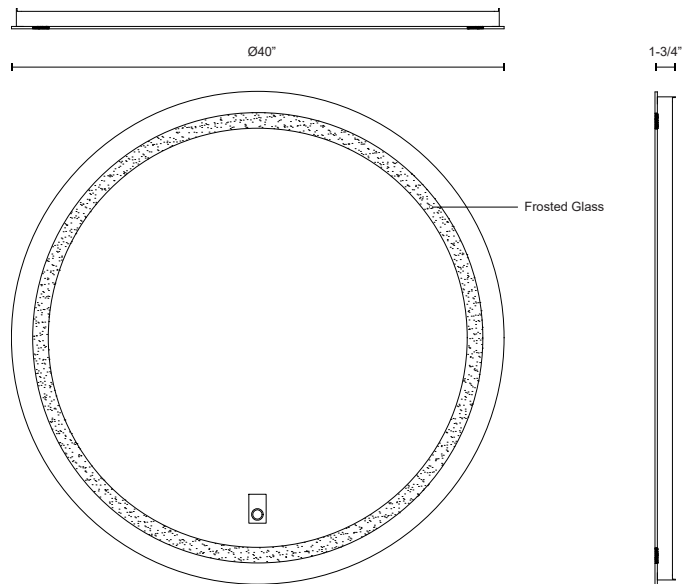

HILLMONT
VM40440-5CCT
VANITY MIRROR

PROJECT

SPECIFICATION DETAILS

Fixture Dimensions	D40" x E1-3/4"
Height from center	20"
Light Source	LED
Wattage	20W
Total Lumens	1880lm
Delivered Lumens	550lm
Voltage	120V
Color Temperature	Selectable CCT 2700K/3000K/3500K/4000K/5000K
CRI (Ra)	90CRI
LED Rated Life	50,000 hours
Dimming	Touch Dimming
Glass Details	Frosted Glass
ADA Compliant	Yes
Location	Damp
Illumination Direction	Front
Mounting Style	Wall Mount Only
Material	Steel + Aluminum + Glass

* For custom options, consult factory for details.
* For warranty information, please visit www.kuzcolighting.com/warranty

DESCRIPTION

Elevate your daily routine with the Hillmont Round LED Lighting Mirror, a perfect fusion of contemporary style and practicality. Its circular design adds a touch of sophistication to any space. With five selectable color temperature options, you can set the mood and lighting that suits you best, while the convenient touch-based dimming button ensures effortless control. Illuminate your world with the Hillmont Mirror, designed to enhance your morning routine and elevate your makeup game.

- Touch on/off and dimming feature
- Ample illumination for bathroom, makeup lighting
- 5 color temperature selections (2700K/3000K/3500K/4000K/5000K)

KUZCO

CANADA: 19054 28TH AVENUE - SURREY, BC V3Z 6M3
USA: 3035 E. LONE MOUNTAIN ROAD - LAS VEGAS, NV 89081

WWW.KUZCOLIGHTING.COM

© 2024 KUZCO LIGHTING. ALL RIGHTS RESERVED.

COMMENT