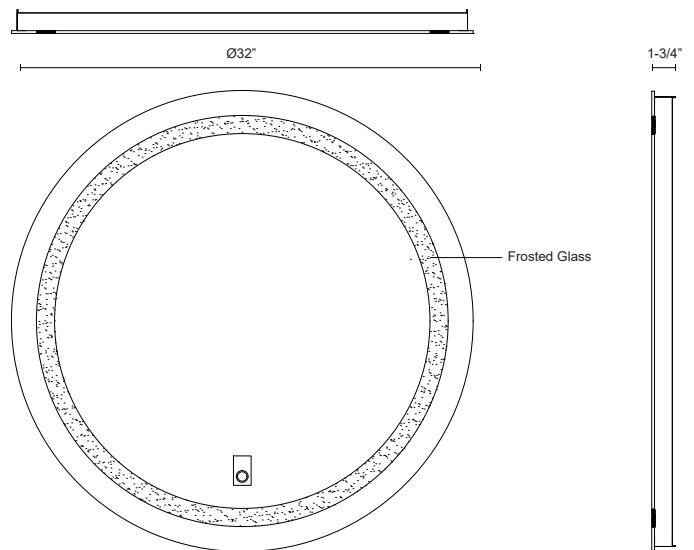

HILLMONT
VM40432-5CCT
VANITY MIRROR

PROJECT

SPECIFICATION DETAILS

Fixture Dimensions	D32" x E1-3/4"
Height from center	16"
Light Source	LED
Wattage	17W
Total Lumens	1600lm
Delivered Lumens	450lm
Voltage	120V
Color Temperature	Selectable CCT 2700K/3000K/3500K/4000K/5000K
CRI (Ra)	90CRI
LED Rated Life	50,000 hours
Dimming	Touch Dimming
Glass Details	Frosted Glass
ADA Compliant	Yes
Location	Damp
Illumination Direction	Front
Mounting Style	Wall Mount Only
Material	Steel + Aluminum + Glass

* For custom options, consult factory for details.
* For warranty information, please visit www.kuzcolighting.com/warranty

DESCRIPTION

Elevate your daily routine with the Hillmont Round LED Lighting Mirror, a perfect fusion of contemporary style and practicality. Its circular design adds a touch of sophistication to any space. With five selectable color temperature options, you can set the mood and lighting that suits you best, while the convenient touch-based dimming button ensures effortless control. Illuminate your world with the Hillmont Mirror, designed to enhance your morning routine and elevate your makeup game.

- Touch on/off and dimming feature
- Ample illumination for bathroom, makeup lighting
- 5 color temperature selections (2700K/3000K/3500K/4000K/5000K)

KUZCO

CANADA: 19054 28TH AVENUE - SURREY, BC V3Z 6M3
USA: 3035 E. LONE MOUNTAIN ROAD - LAS VEGAS, NV 89081

WWW.KUZCOLIGHTING.COM

© 2024 KUZCO LIGHTING. ALL RIGHTS RESERVED.

COMMENT