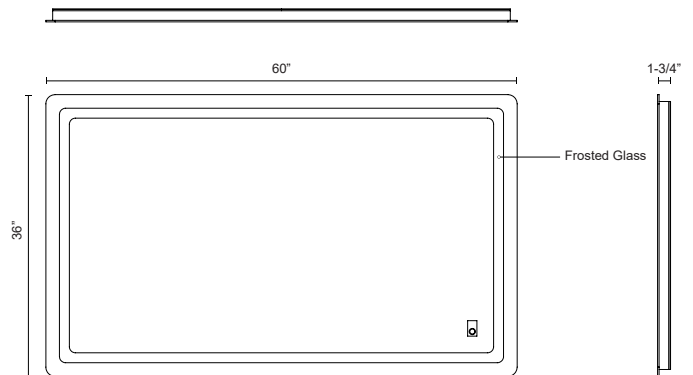

SENECA
VM30360-5CCT
VANITY MIRROR

PROJECT

SPECIFICATION DETAILS

Fixture Dimensions	W60" x H36" x E1-3/4"
Height from center	18"
Light Source	LED
Wattage	24W
Total Lumens	2250lm
Delivered Lumens	650lm
Voltage	120V
Color Temperature	Selectable CCT 2700K/3000K/3500K/4000K/5000K
CRI (Ra)	90CRI
LED Rated Life	50,000 hours
Dimming	Touch Dimming
Glass Details	Frosted Glass
ADA Compliant	Yes
Location	Damp
Illumination Direction	Front
Mounting Style	Wall Mount Horizontal or Vertical
Material	Steel + Aluminum + Glass

* For custom options, consult factory for details.
* For warranty information, please visit www.kuzcolighting.com/warranty

DESCRIPTION

Introducing the Seneca Frameless LED Lighting Mirror, the perfect blend of elegance and functionality for your daily routine. With its sleek rectangular design, this mirror effortlessly complements any modern decor. Choose from five color temperature settings to create the ideal ambiance, and control the lighting with a simple touch, thanks to the intuitive on/off and dimming button. Illuminate your space flawlessly for flawless makeup application and a stunning getting-ready experience.

- Touch dimming feature
- Ample illumination for bathroom, makeup lighting
- 5 color temperature selections (2700K/3000K/3500K/4000K/5000K)
- Vertical or horizontal mounting options

KUZCO

CANADA: 19054 28TH AVENUE - SURREY, BC V3Z 6M3
USA: 3035 E. LONE MOUNTAIN ROAD - LAS VEGAS, NV 89081

WWW.KUZCOLIGHTING.COM

© 2024 KUZCO LIGHTING. ALL RIGHTS RESERVED.

COMMENT