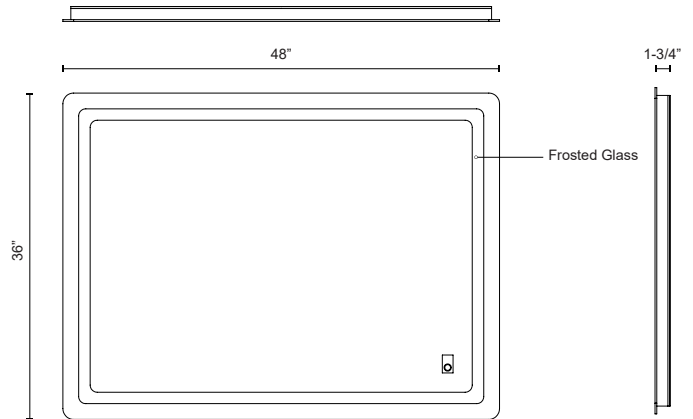

SENECA
VM30348-5CCT
VANITY MIRROR

PROJECT

SPECIFICATION DETAILS

Fixture Dimensions	W48" x H36" x E1-3/4"
Height from center	18"
Light Source	LED
Wattage	22W
Total Lumens	2080lm
Delivered Lumens	600lm
Voltage	120V
Color Temperature	Selectable CCT 2700K/3000K/3500K/4000K/5000K
CRI (Ra)	90CRI
LED Rated Life	50,000 hours
Dimming	Touch Dimming
Glass Details	Frosted Glass
ADA Compliant	Yes
Location	Damp
Illumination Direction	Front
Mounting Style	Wall Mount Horizontal or Vertical
Material	Steel + Aluminum + Glass

* For custom options, consult factory for details.
* For warranty information, please visit www.kuzcolighting.com/warranty

DESCRIPTION

Introducing the Seneca Frameless LED Lighting Mirror, the perfect blend of elegance and functionality for your daily routine. With its sleek rectangular design, this mirror effortlessly complements any modern decor. Choose from five color temperature settings to create the ideal ambiance, and control the lighting with a simple touch, thanks to the intuitive on/off and dimming button. Illuminate your space flawlessly for flawless makeup application and a stunning getting-ready experience.

- Touch dimming feature
- Ample illumination for bathroom, makeup lighting
- 5 color temperature selections (2700K/3000K/3500K/4000K/5000K)
- Vertical or horizontal mounting options

KUZCO

CANADA: 19054 28TH AVENUE - SURREY, BC V3Z 6M3
USA: 3035 E. LONE MOUNTAIN ROAD - LAS VEGAS, NV 89081

WWW.KUZCOLIGHTING.COM

© 2024 KUZCO LIGHTING. ALL RIGHTS RESERVED.

COMMENT