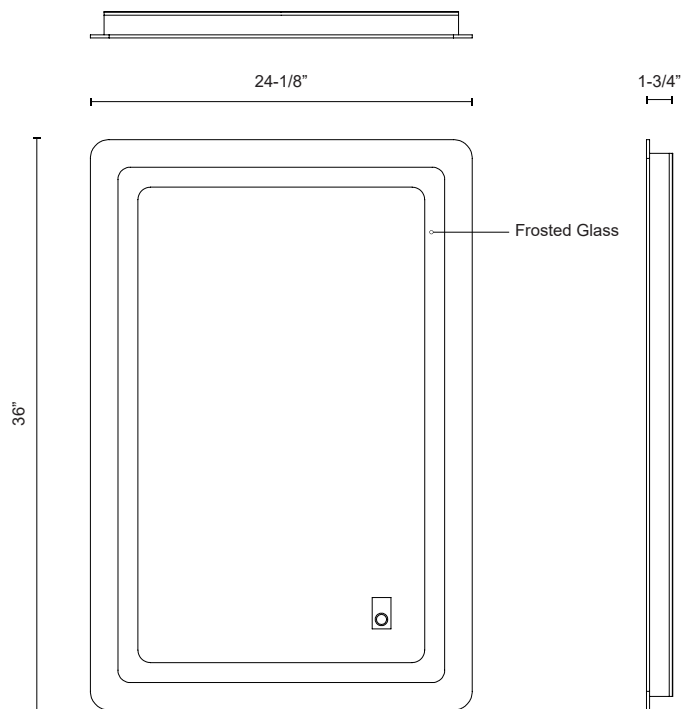

SENECA
VM30324-5CCT
VANITY MIRROR

PROJECT

SPECIFICATION DETAILS

Fixture Dimensions	W24-1/8" x H36" x E1-3/4"
Height from center	18"
Light Source	LED
Wattage	18W
Total Lumens	1700lm
Delivered Lumens	500lm*
Voltage	120V
Color Temperature	Selectable CCT 2700K/3000K/3500K/4000K/5000K
CRI (Ra)	90CRI
LED Rated Life	50,000 hours
Dimming	Touch Dimming
Glass Details	Frosted Glass
ADA Compliant	Yes
Location	Damp
Illumination Direction	Front
Mounting Style	Wall Mount Horizontal or Vertical
Material	Steel + Aluminum + Glass

* For custom options, consult factory for details.
* For warranty information, please visit www.kuzcolighting.com/warranty

DESCRIPTION

Introducing the Seneca Frameless LED Lighting Mirror, the perfect blend of elegance and functionality for your daily routine. With its sleek rectangular design, this mirror effortlessly complements any modern decor. Choose from five color temperature settings to create the ideal ambiance, and control the lighting with a simple touch, thanks to the intuitive on/off and dimming button. Illuminate your space flawlessly for flawless makeup application and a stunning getting-ready experience.

- Touch dimming feature
- Ample illumination for bathroom, makeup lighting
- 5 color temperature selections (2700K/3000K/3500K/4000K/5000K)
- Vertical or horizontal mounting options

KUZCO

CANADA: 19054 28TH AVENUE - SURREY, BC V3Z 6M3
USA: 3035 E. LONE MOUNTAIN ROAD - LAS VEGAS, NV 89081

WWW.KUZCOLIGHTING.COM

© 2024 KUZCO LIGHTING. ALL RIGHTS RESERVED.

COMMENT