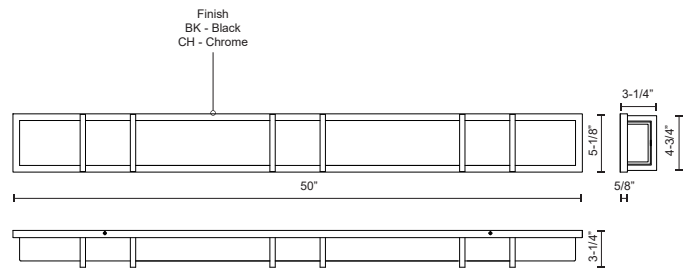

ALBERNI VL61650

VANITY

PROJECT

DESCRIPTION

Electroplated orthogonal steel structure and details. Rectangular opal acrylic diffuser. Up and down wall light. May be mounted horizontally or vertically

VL61650-BK
Black

VL61650-CH
Chrome

SPECIFICATION DETAILS

Fixture Dimensions	W50" x H5-1/8" x E3-1/4"
Light Source	AC LED Module
Wattage	62W
Total Lumens	5200lm
Delivered Lumens	CH-3210lm
Voltage	120V
Color Temperature	3000K
CRI (Ra)	90CRI
Optional Color Temps	2700K - 5000K Available, Minimum Order Quantities Apply
LED Rated Life	50,000 hours
Dimming	100% - 10%, ELV Dimmer (Not Included)
Diffuser Details	Acrylic with Frosted Interior
ADA Compliant	Yes
Location	Damp
Mounting Style	All Orientation; Wall;
CEC Title 24 JA8	Yes, JA8-2022
Paint Finish	BK01; CH01;