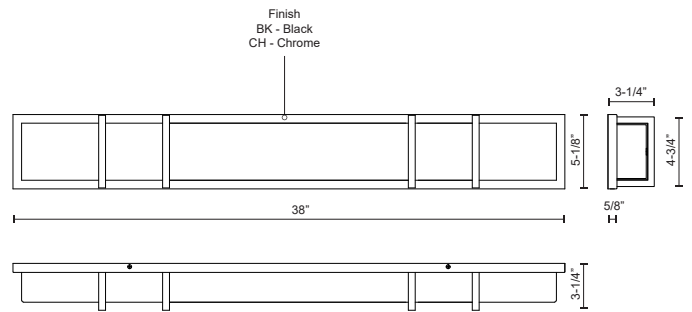

## SPECIFICATION DETAILS

<b>Fixture Dimensions</b>	W38" x H5-1/8" x E3-1/4"
<b>Light Source</b>	AC LED Module
<b>Wattage</b>	45W
<b>Total Lumens</b>	4000lm
<b>Delivered Lumens</b>	CH-2477lm
<b>Voltage</b>	120V
<b>Color Temperature</b>	3000K
<b>CRI (Ra)</b>	90CRI
<b>Optional Color Temps</b>	2700K - 5000K Available, Minimum Order Quantities Apply
<b>LED Rated Life</b>	50,000 hours
<b>Dimming</b>	100% - 10%, ELV Dimmer (Not Included)
<b>Diffuser Details</b>	Acrylic with Frosted Interior
<b>ADA Compliant</b>	Yes
<b>Location</b>	Damp
<b>Mounting Style</b>	All Orientation; Wall;
<b>CEC Title 24 JA8</b>	Yes, JA8-2022
<b>Paint Finish</b>	BK01; CH01;

## DESCRIPTION

Electroplated orthogonal steel structure and details. Rectangular opal acrylic diffuser. Up and down wall light. May be mounted horizontally or vertically