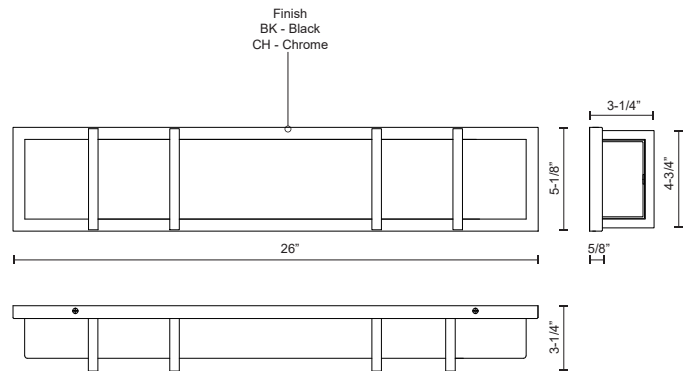

## SPECIFICATION DETAILS

<b>Fixture Dimensions</b>	W26" x H5-1/8" x E3-1/4"
<b>Light Source</b>	AC LED Module
<b>Wattage</b>	31W
<b>Total Lumens</b>	2750lm
<b>Delivered Lumens</b>	CH-1541lm
<b>Voltage</b>	120V
<b>Color Temperature</b>	3000K
<b>CRI (Ra)</b>	90CRI
<b>Optional Color Temps</b>	2700K - 5000K Available, Minimum Order Quantities Apply
<b>LED Rated Life</b>	50,000 hours
<b>Dimming</b>	100% - 10%, ELV Dimmer (Not Included)
<b>Diffuser Details</b>	Acrylic with Frosted Interior
<b>ADA Compliant</b>	Yes
<b>Location</b>	Damp
<b>Mounting Style</b>	All Orientation; Wall;
<b>CEC Title 24 JA8</b>	Yes, JA8-2022
<b>Energy Star Certified</b>	CH - Energy Star Compliant
<b>Paint Finish</b>	BK01; CH01;

## DESCRIPTION

Electroplated orthogonal steel structure and details. Rectangular opal acrylic diffuser. Up and down wall light. May be mounted horizontally or vertically