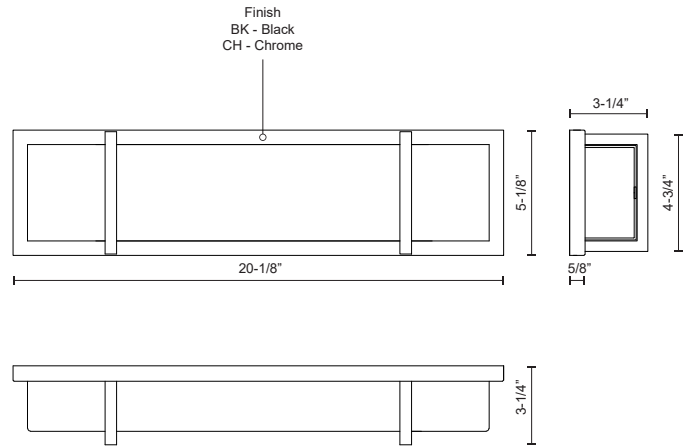

## SPECIFICATION DETAILS

<b>Fixture Dimensions</b>	W20-1/8" x H5-1/8" x E3-1/4"
<b>Light Source</b>	AC LED Module
<b>Wattage</b>	22W
<b>Total Lumens</b>	1600lm
<b>Delivered Lumens</b>	CH-1104lm
<b>Voltage</b>	120V
<b>Color Temperature</b>	3000K
<b>CRI (Ra)</b>	90CRI
<b>Optional Color Temps</b>	2700K - 5000K Available, Minimum Order Quantities Apply
<b>LED Rated Life</b>	50,000 hours
<b>Dimming</b>	100% - 10%, ELV Dimmer (Not Included)
<b>Diffuser Details</b>	Acrylic with Frosted Interior
<b>ADA Compliant</b>	Yes
<b>Location</b>	Damp
<b>Mounting Style</b>	All Orientation; Wall;
<b>CEC Title 24 JA8</b>	Yes, JA8-2022
<b>Paint Finish</b>	BK01; CH01;

## DESCRIPTION

Electroplated orthogonal steel structure and details. Rectangular opal acrylic diffuser. Up and down wall light. May be mounted horizontally or vertically