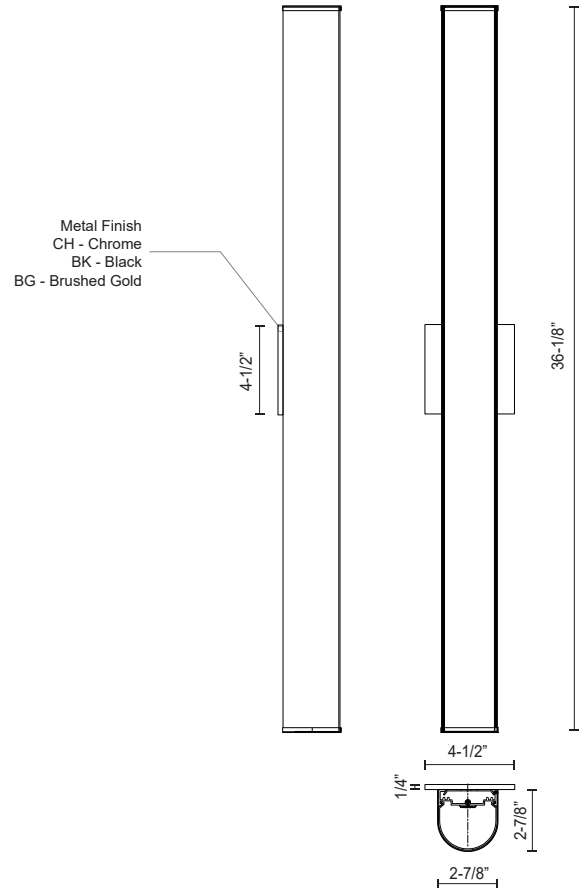

LONGITUDE VL61236

VANITY

PROJECT

VL61236-CH
Chrome

VL61236-BK
Black

VL61236-BG
Brushed Gold

SPECIFICATION DETAILS

| | |
|-----------------------------|---|
| Fixture Dimensions | W36-1/8" x H2-7/8" x E2-7/8" |
| Light Source | AC LED Module |
| Wattage | 45W |
| Total Lumens | 3600lm |
| Delivered Lumens | BG-2440lm; BK-2339lm; CH-2541lm; |
| Voltage | 120V |
| Color Temperature | 3000K |
| CRI (Ra) | 90CRI |
| Optional Color Temps | 2700K - 5000K Available, Minimum Order Quantities Apply |
| LED Rated Life | 50,000 hours |
| Dimming | 100% - 10%, ELV Dimmer (Not Included) |
| Diffuser Details | White Acrylic Diffuser |
| ADA Compliant | Yes |
| Location | Damp |
| Mounting Style | All Orientation; Wall; |
| CEC Title 24 JA8 | Yes, JA8-2022 |
| Canopy Dimensions | W4-1/2" x H4-1/2" x E1/4" |
| Paint Finish | BG01; BK01; CH01; |

* For custom options, consult factory for details.

* For warranty information, please visit www.kuzcolighting.com/warranty

DESCRIPTION

An extruded rounded diffuser surrounds the LED source of the geometric vanity fixture and gently spreads light. Enclosed at the ends by two thick caps the design is characterized by minimal details and clever features. During installation the lamp assembly may slide on the mounting track to allow for ideal positioning. Adding to the versatile function are the multiple fixture lengths and mounting orientations. Optional installation without backplate for smaller junction boxes.