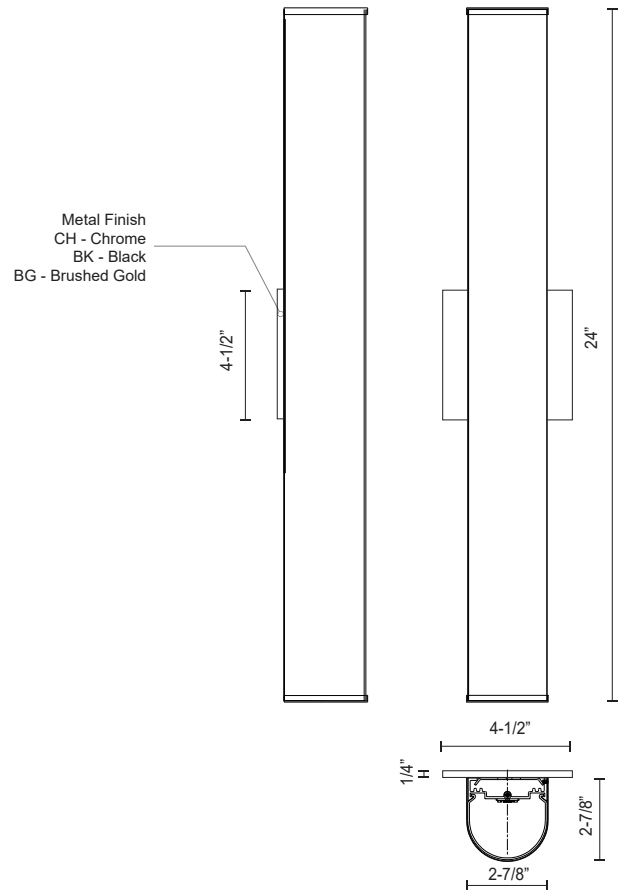

LONGITUDE VL61224

VANITY

PROJECT

VL61224-BK
Black

VL61224-BG
Brushed Gold

VL61224-CH
Chrome

SPECIFICATION DETAILS

Fixture Dimensions	W24" x H2-7/8" x E2-7/8"
Light Source	AC LED Module
Wattage	31W
Total Lumens	2400lm
Delivered Lumens	BG-1884lm; BK-1509lm; CH-2024lm;
Voltage	120V
Color Temperature	3000K
CRI (Ra)	90CRI
Optional Color Temps	2700K - 5000K Available, Minimum Order Quantities Apply
LED Rated Life	50,000 hours
Dimming	100% - 10%, ELV Dimmer (Not Included)
Diffuser Details	White Acrylic Diffuser
ADA Compliant	Yes
Location	Damp
Mounting Style	All Orientation; Wall;
CEC Title 24 JA8	Yes, JA8-2022
Energy Star Certified	Energy Star Compliant - BK, CH
Canopy Dimensions	W4-1/2" x H4-1/2" x E1/4"
Paint Finish	BG01; BK01; CH01;

* For custom options, consult factory for details.

* For warranty information, please visit www.kuzcolighting.com/warranty

DESCRIPTION

An extruded rounded diffuser surrounds the LED source of the geometric vanity fixture and gently spreads light. Enclosed at the ends by two thick caps the design is characterized by minimal details and clever features. During installation the lamp assembly may slide on the mounting track to allow for ideal positioning. Adding to the versatile function are the multiple fixture lengths and mounting orientations. Optional installation without backplate for smaller junction boxes.