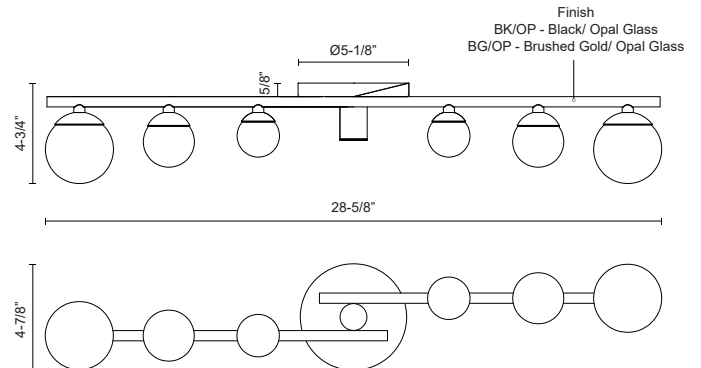

JUNIPER VL55529

WALL

PROJECT

SPECIFICATION DETAILS

Fixture Dimensions	W28-5/8" x H4-7/8" x E4-3/4"
Height from center	2-1/2"
Light Source	LED with DC Driver
Wattage	22W
Total Lumens	1530lm*
Delivered Lumens	BG/OP-1150lm*; BK/OP-1050lm*;
Voltage	120V
Color Temperature	3000K
CRI (Ra)	90CRI
Optional Color Temps	2700K - 5000K Available, Minimum Order Quantities Apply
LED Rated Life	50,000 hours
Dimming	100% - 10%, TRIAC or ELV Dimmer (Not Included)
Glass Details	Opal Glass
Location	Damp
Illumination Direction	Omni-directional
Mounting Style	Wall Mount, All Orientation
CEC Title 24 JA8	Yes, JA8-2022
Canopy Dimensions	D5-1/8" x E5/8"
Material	Steel + Aluminum + Glass
Paint Finish	BG01; BK01;

* For custom options, consult factory for details.

* For warranty information, please visit www.kuzcolighting.com/warranty

DESCRIPTION

Juniper's shape expands and contracts to suit your space's needs. Each branch of the Juniper collection adjusts to lengthen or collapse, creating a customized look. Atop each arm sits three growing Matte Opal glass globes stretching outwards to create depth and emphasis.

- Adjustable arms to create varied styles
- Matte Opal glass globes
- LED, no need for bulbs
- Matte Black or Brushed Gold finishes

KUZCO

CANADA: 19054 28TH AVENUE - SURREY, BC V3Z 6M3

USA: 3035 E. LONE MOUNTAIN ROAD - LAS VEGAS, NV 89081

WWW.KUZCOLIGHTING.COM

© 2024 KUZCO LIGHTING. ALL RIGHTS RESERVED.

COMMENT