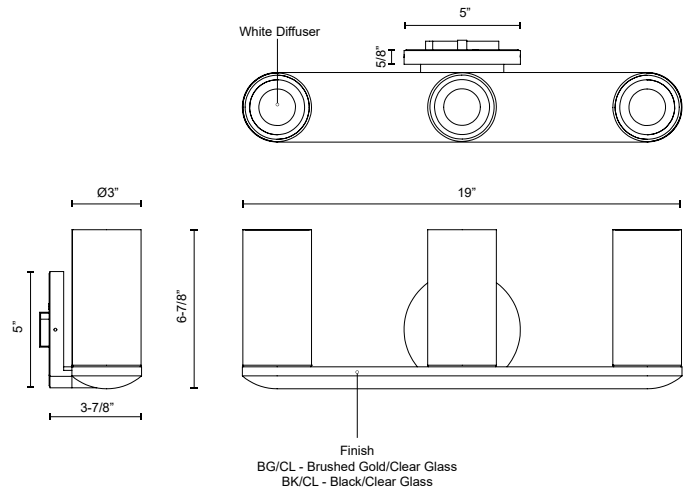

BIRCH VL53519

WALL

PROJECT

SPECIFICATION DETAILS

Fixture Dimensions	W19" x H6-7/8" x E3-7/8"
Light Source	DC LED WITH DRIVER
Wattage	25W
Total Lumens	2125lm
Voltage	120V
Delivered Lumens	1635lm*
Color Temperature	3000K
CRI (Ra)	90CRI
Optional Color Temps	2700K - 5000K Available, Minimum Order Quantities Apply
LED Rated Life	50,000 hours
Dimming	100% - 10%, TRIAC or ELV Dimmer (Not Included)
Diffuser Details	White Diffuser (interior)
Glass Details	Clear Glass (exterior)
ADA Compliant	Yes
Location	Damp
Illumination Direction	Up or Down
Mounting Style	Up or Down
CEC Title 24 JA8	Yes, JA8-2022
Canopy Dimensions	W5" x H5" x E5/8"
Paint Finish	BG02; BK02;

* For custom options, consult factory for details.

* For warranty information, please visit www.kuzcolighting.com/warranty

DESCRIPTION

If warm candlelight is what you're after, look no further than the Birch Collection. Clear glass cylinders with frosted glass diffusers give the distinguished look of soft, lit candles for a clean, romantic feel that plays well in various spaces. Available in Brushed Gold or Powder-Coated Black

KUZCO

CANADA: 19054 28TH AVENUE - SURREY, BC V3Z 6M3

USA: 3035 E. LONE MOUNTAIN ROAD - LAS VEGAS, NV 89081

WWW.KUZCOLIGHTING.COM

© 2023 KUZCO LIGHTING. ALL RIGHTS RESERVED.

COMMENT