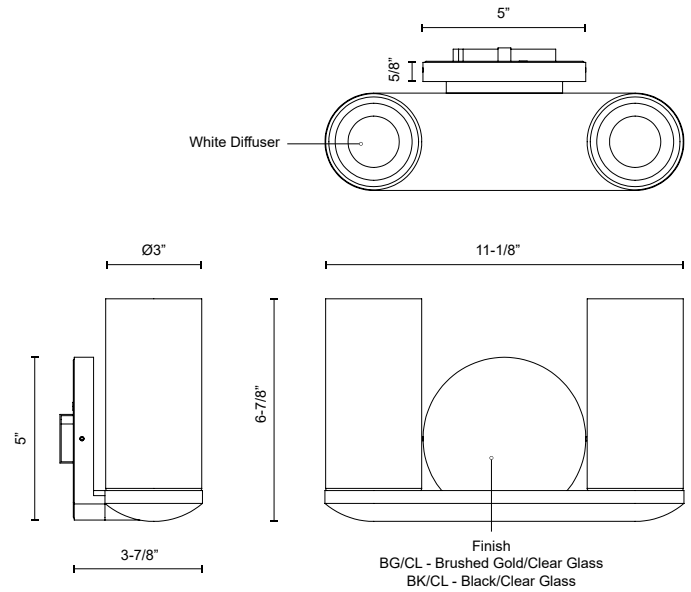

BIRCH VL53511

WALL

PROJECT

SPECIFICATION DETAILS

Fixture Dimensions	W11-1/8" x H6-7/8" x E3-7/8"
Light Source	DC LED WITH DRIVER
Wattage	21W
Total Lumens	1785lm
Delivered Lumens	1395lm*
Voltage	120V
Color Temperature	3000K
CRI (Ra)	90CRI
Optional Color Temps	2700K - 5000K Available, Minimum Order Quantities Apply
LED Rated Life	50,000 hours
Dimming	100% - 10%, TRIAC or ELV Dimmer (Not Included)
Diffuser Details	White Diffuser (interior)
Glass Details	Clear Glass (exterior)
ADA Compliant	Yes
Location	Damp
Illumination Direction	Up or Down
Mounting Style	Up or Down
CEC Title 24 JA8	Yes, JA8-2022
Canopy Dimensions	W5" x H5" x E5/8"
Paint Finish	BG02; BK02;

* For custom options, consult factory for details.

* For warranty information, please visit www.kuzcolighting.com/warranty

DESCRIPTION

If warm candlelight is what you're after, look no further than the Birch Collection. Clear glass cylinders with frosted glass diffusers give the distinguished look of soft, lit candles for a clean, romantic feel that plays well in various spaces. Available in Brushed Gold or Powder-Coated Black

KUZCO

CANADA: 19054 28TH AVENUE - SURREY, BC V3Z 6M3

USA: 3035 E. LONE MOUNTAIN ROAD - LAS VEGAS, NV 89081

WWW.KUZCOLIGHTING.COM

© 2023 KUZCO LIGHTING. ALL RIGHTS RESERVED.

COMMENT