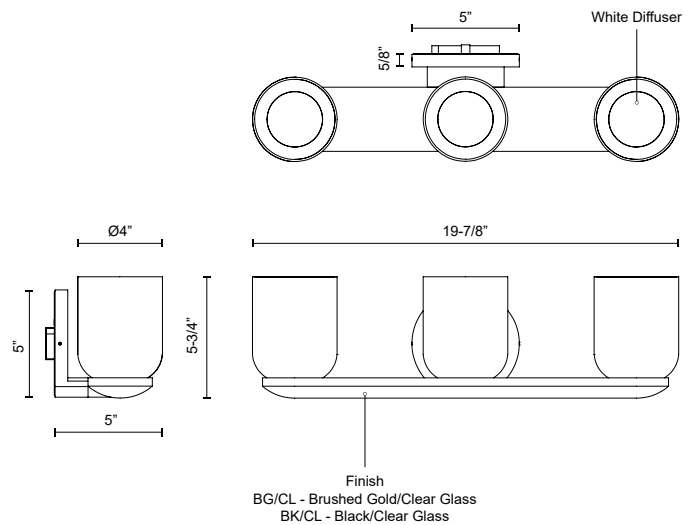

CEDAR VL52520

WALL

PROJECT

SPECIFICATION DETAILS

Fixture Dimensions	W19-7/8" x H5-3/4" x E5"
Light Source	DC LED WITH DRIVER
Wattage	25W
Total Lumens	2125lm
Delivered Lumens	1500lm*
Voltage	120V
Color Temperature	3000K
CRI (Ra)	90CRI
Optional Color Temps	2700K - 5000K Available, Minimum Order Quantities Apply
LED Rated Life	50,000 hours
Dimming	100% - 10%, TRIAC or ELV Dimmer (Not Included)
Diffuser Details	White Diffuser (interior)
Glass Details	Clear Glass (exterior)
Location	Damp
Illumination Direction	Up or Down
Mounting Style	Up or Down
CEC Title 24 JA8	Yes, JA8-2022
Canopy Dimensions	W5" x H5" x E5/8"
Paint Finish	BG02; BK02;

* For custom options, consult factory for details.

* For warranty information, please visit www.kuzcolighting.com/warranty

DESCRIPTION

The charming Cedar Collection is filled with whimsical frosted glass diffusers resting inside clear glass shades. This versatile family includes a variety of different mounting options that can be mounted up, down, horizontally, or vertically. The metal base details offer a nice rigidity that complements the soft curves found on the rest of the piece and are available in two finishes.

KUZCO

CANADA: 19054 28TH AVENUE - SURREY, BC V3Z 6M3

USA: 3035 E. LONE MOUNTAIN ROAD - LAS VEGAS, NV 89081

WWW.KUZCOLIGHTING.COM

© 2023 KUZCO LIGHTING. ALL RIGHTS RESERVED.

COMMENT