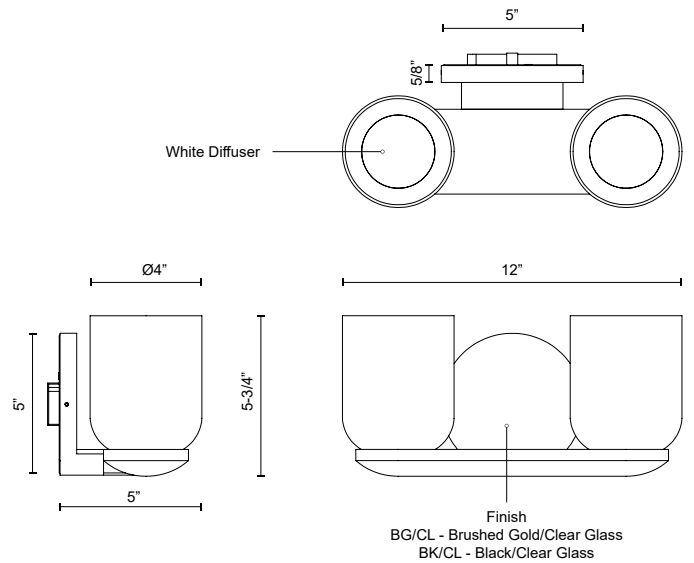

CEDAR VL52512

WALL

PROJECT

SPECIFICATION DETAILS

Fixture Dimensions	W12" x H5-3/4" x E5"
Light Source	DC LED WITH DRIVER
Wattage	21W
Total Lumens	1785lm
Delivered Lumens	1275lm*
Voltage	120V
Color Temperature	3000K
CRI (Ra)	90CRI
Optional Color Temps	2700K - 5000K Available, Minimum Order Quantities Apply
LED Rated Life	50,000 hours
Dimming	100% - 10%, TRIAC or ELV Dimmer (Not Included)
Diffuser Details	White Diffuser (interior)
Glass Details	Clear Glass (exterior)
Location	Damp
Illumination Direction	Up or Down
Mounting Style	Up or Down
CEC Title 24 JA8	Yes, JA8-2022
Canopy Dimensions	W5" x H5" x E5/8"
Paint Finish	BG02; BK02;

* For custom options, consult factory for details.

* For warranty information, please visit www.kuzcolighting.com/warranty

DESCRIPTION

The charming Cedar Collection is filled with whimsical frosted glass diffusers resting inside clear glass shades. This versatile family includes a variety of different mounting options that can be mounted up, down, horizontally, or vertically. The metal base details offer a nice rigidity that complements the soft curves found on the rest of the piece and are available in two finishes.

KUZCO

CANADA: 19054 28TH AVENUE - SURREY, BC V3Z 6M3

USA: 3035 E. LONE MOUNTAIN ROAD - LAS VEGAS, NV 89081

WWW.KUZCOLIGHTING.COM

© 2023 KUZCO LIGHTING. ALL RIGHTS RESERVED.

COMMENT