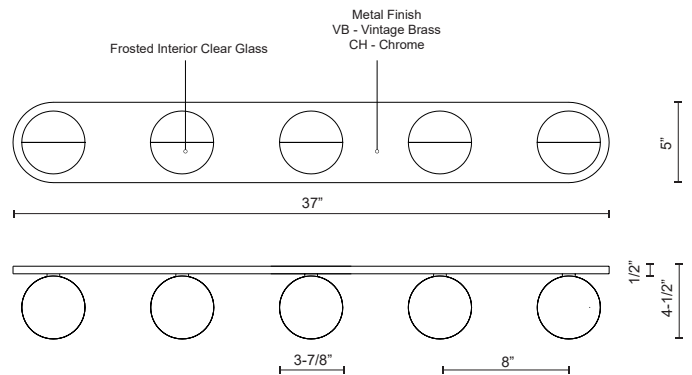

PLUTO VL47337

VANITY

PROJECT

VL47337-CH
Chrome

VL47337-VB
Vintage Brass

SPECIFICATION DETAILS

Fixture Dimensions	W37" x H5" x E4-1/2"
Light Source	AC LED Module
Wattage	27W
Total Lumens	2000lm
Delivered Lumens	CH-1350lm; VB-1305lm;
Voltage	120V
Color Temperature	3000K
CRI (Ra)	90CRI
Optional Color Temps	2700K - 5000K Available, Minimum Order Quantities Apply
LED Rated Life	50,000 hours
Dimming	100% - 10%, ELV Dimmer (Not Included)
Glass Details	Frosted Interior Clear Glass
Location	Damp
Mounting Style	All Orientation; Wall;
Canopy Dimensions	W37" x H5" x E1/2"
CEC Title 24 JA8	Yes, JA8-2022
Paint Finish	CH01

* For custom options, consult factory for details.

* For warranty information, please visit www.kuzcolighting.com/warranty

DESCRIPTION

A timeless spherical geometry is inherent to the Pluto pendant. A split line at the globe equator separates complementary plated LED housing from translucent acrylic diffuser. The multiple color options make the fixture a perfect furnishing accent or, in multiples, a focal point.