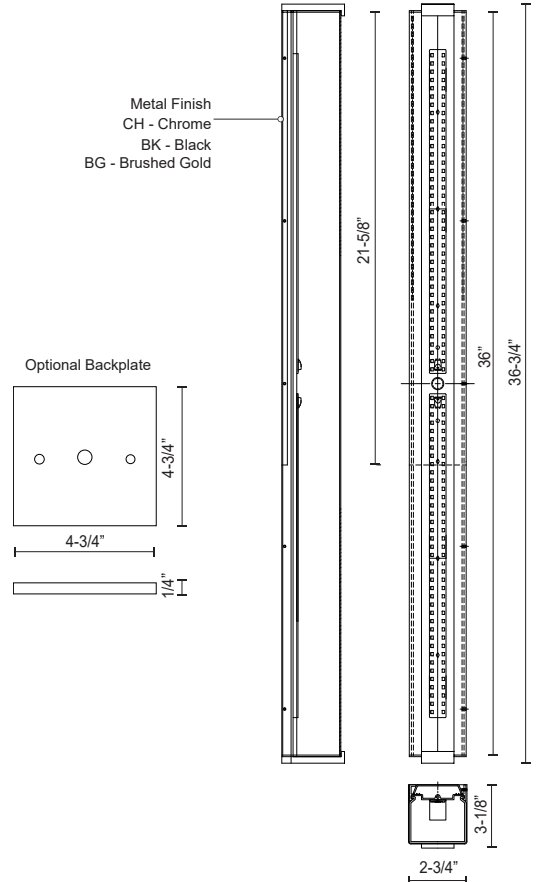

## SPECIFICATION DETAILS

<b>Fixture Dimensions</b>	W36-3/4" x H2-3/4" x E3-1/8"
<b>Light Source</b>	AC LED Module
<b>Wattage</b>	45W
<b>Total Lumens</b>	3600lm
<b>Delivered Lumens</b>	BK-3041lm; CH-3129lm;
<b>Voltage</b>	120V
<b>Color Temperature</b>	3000K
<b>CRI (Ra)</b>	90CRI
<b>Optional Color Temps</b>	2700K - 5000K Available, Minimum Order Quantities Apply
<b>LED Rated Life</b>	50,000 hours
<b>Dimming</b>	100% - 10%, ELV Dimmer (Not Included)
<b>Diffuser Details</b>	White Acrylic Diffuser
<b>ADA Compliant</b>	Yes
<b>Location</b>	Damp
<b>Mounting Style</b>	All Orientation; Wall;
<b>CEC Title 24 JA8</b>	Yes, JA8-2022
<b>Canopy Dimensions</b>	W4-3/4" x H4-3/4" x E1/4"
<b>Paint Finish</b>	BG01; BK01; CH01;

## DESCRIPTION

An extruded rectangular diffuser surrounds the LED source of the geometric vanity fixture. Capped by two thick offset squares the design is characterized by minimal details and clever features. During installation the lamp assembly may slide on the mounting track to allow for ideal positioning. Adding to the versatile function are the multiple fixture lengths and mounting orientations. Optional installation without backplate for smaller junction boxes.