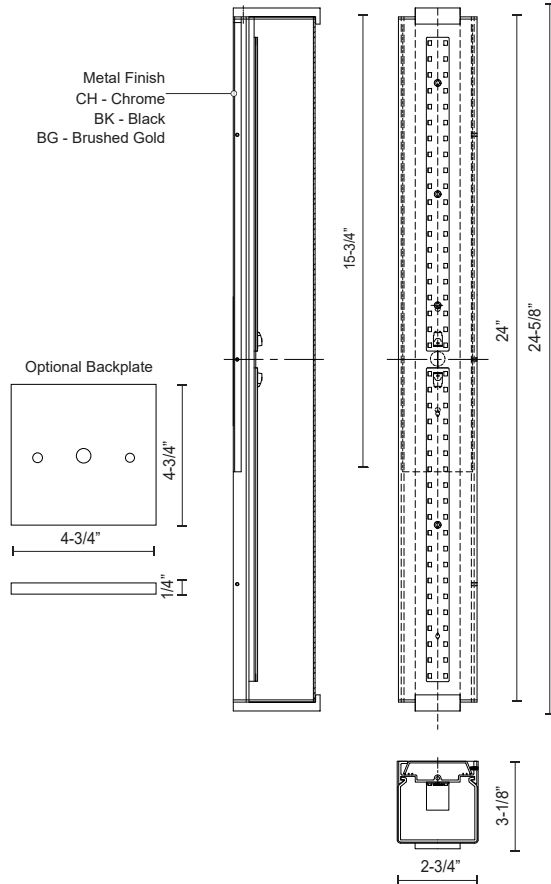

LATITUDE VL47225

VANITY

PROJECT

VL47225-BK
Black

VL47225-BG
Brushed Gold

VL47225-CH
Chrome

SPECIFICATION DETAILS

Fixture Dimensions	W24-5/8" x H2-3/4" x E3-1/8"
Light Source	AC LED Module
Wattage	31W
Total Lumens	2400lm
Delivered Lumens	BK-2021lm; CH-2084lm;
Voltage	120V
Color Temperature	3000K
CRI (Ra)	90CRI
Optional Color Temps	2700K - 5000K Available, Minimum Order Quantities Apply
LED Rated Life	50,000 hours
Dimming	100% - 10%, ELV Dimmer (Not Included)
Diffuser Details	White Acrylic Diffuser
ADA Compliant	Yes
Location	Damp
Mounting Style	All Orientation; Wall;
CEC Title 24 JA8	Yes, JA8-2022
Energy Star Certified	Energy Star Compliant - BK, CH
Canopy Dimensions	W4-3/4" x H4-3/4" x E1/4"
Paint Finish	BG01; BK01; CH01;

* For custom options, consult factory for details.

* For warranty information, please visit www.kuzcolighting.com/warranty

DESCRIPTION

An extruded rectangular diffuser surrounds the LED source of the geometric vanity fixture. Capped by two thick offset squares the design is characterized by minimal details and clever features. During installation the lamp assembly may slide on the mounting track to allow for ideal positioning. Adding to the versatile function are the multiple fixture lengths and mounting orientations. Optional installation without backplate for smaller junction boxes.