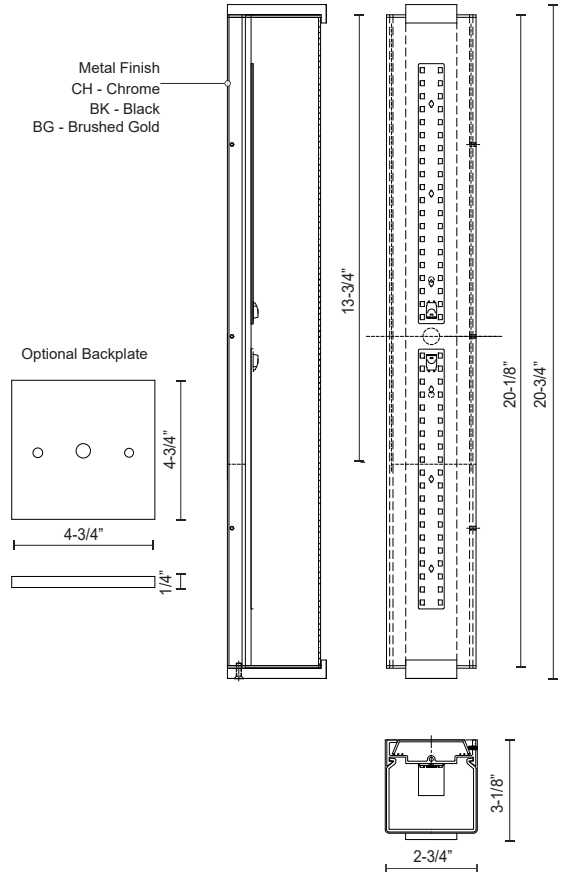

## SPECIFICATION DETAILS

<b>Fixture Dimensions</b>	W20-3/4" x H2-3/4" x E3-1/8"
<b>Light Source</b>	AC LED Module
<b>Wattage</b>	22W
<b>Total Lumens</b>	1600lm
<b>Delivered Lumens</b>	BK-1256lm; CH-1274lm;
<b>Voltage</b>	120V
<b>Color Temperature</b>	3000K
<b>CRI (Ra)</b>	90CRI
<b>Optional Color Temps</b>	2700K - 5000K Available, Minimum Order Quantities Apply
<b>LED Rated Life</b>	50,000 hours
<b>Dimming</b>	100% - 10%, ELV Dimmer (Not Included)
<b>Diffuser Details</b>	White Acrylic Diffuser
<b>ADA Compliant</b>	Yes
<b>Location</b>	Damp
<b>Illumination Direction</b>	All-Direction
<b>Mounting Style</b>	All Orientation; Wall;
<b>CEC Title 24 JA8</b>	Yes, JA8-2022
<b>Canopy Dimensions</b>	W4-3/4" x H4-3/4" x E1/4"
<b>Paint Finish</b>	BG01; BK01; CH01;

## DESCRIPTION

An extruded rectangular diffuser surrounds the LED source of the geometric vanity fixture. Capped by two thick offset squares the design is characterized by minimal details and clever features. During installation the lamp assembly may slide on the mounting track to allow for ideal positioning. Adding to the versatile function are the multiple fixture lengths and mounting orientations. Optional installation without backplate for smaller junction boxes.