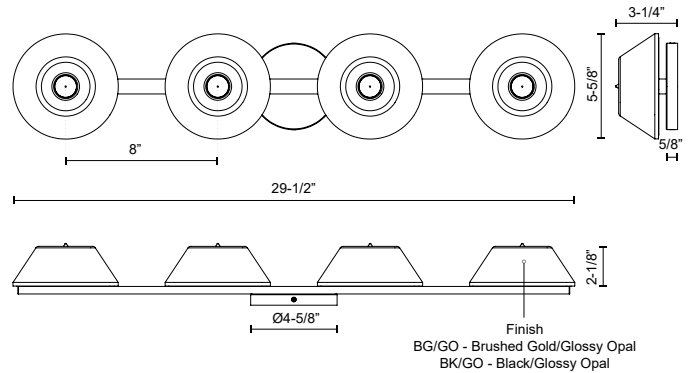

HOLT VL45730

WALL

PROJECT

SPECIFICATION DETAILS

Fixture Dimensions	W29-1/2" x H5-5/8" x E3-1/4"
Light Source	AC LED Module
Wattage	34W
Total Lumens	2720lm
Delivered Lumens	900lm*
Voltage	120V
Color Temperature	3000K
CRI (Ra)	90CRI
Optional Color Temps	2700K - 5000K Available, Minimum Order Quantities Apply
LED Rated Life	50,000 hours
Dimming	100% - 10%, ELV Dimmer (Not Included)
Glass Details	Glossy Opal Glass
ADA Compliant	Yes
Location	Damp
Illumination Direction	Front
Mounting Style	All Orientation
CEC Title 24 JA8	Yes, JA8-2022
Canopy Dimensions	D4-5/8" x E5/8"
Paint Finish	BG01; BK01;

* For custom options, consult factory for details.

* For warranty information, please visit www.kuzcolighting.com/warranty

DESCRIPTION

The dramatic spiked pyramid detail of the Holt Collection gives it an edgy sophistication that isn't found in other vanity-style lighting options. Each circular opal glass diffuser is topped with brushed gold or black pyramids that draw your eyes to the center of the fixture. Whether you're looking for a unique style or an alternative edge, the Holt family is the direction to go.

KUZCO

CANADA: 19054 28TH AVENUE - SURREY, BC V3Z 6M3

USA: 3035 E. LONE MOUNTAIN ROAD - LAS VEGAS, NV 89081

WWW.KUZCOLIGHTING.COM

© 2023 KUZCO LIGHTING. ALL RIGHTS RESERVED.

COMMENT