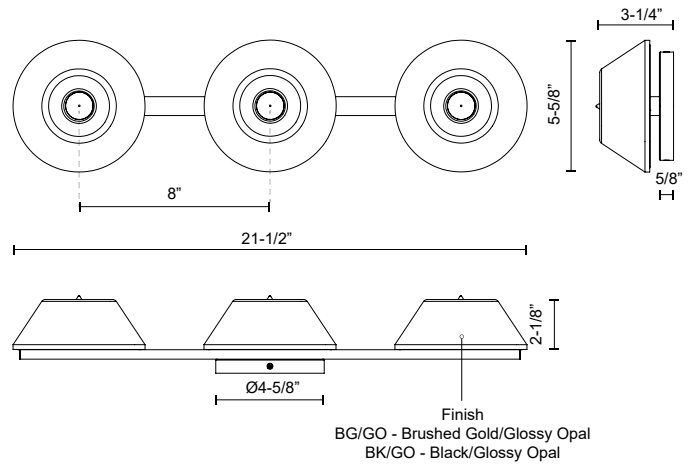

HOLT VL45721

WALL

PROJECT

SPECIFICATION DETAILS

Fixture Dimensions	W21-1/2" x H5-5/8" x E3-1/4"
Light Source	AC LED Module
Wattage	26W
Total Lumens	2040lm
Delivered Lumens	BG-797lm; BK-639lm;
Voltage	120V
Color Temperature	3000K
CRI (Ra)	90CRI
Optional Color Temps	2700K - 5000K Available, Minimum Order Quantities Apply
LED Rated Life	50,000 hours
Dimming	100% - 10%, ELV Dimmer (Not Included)
Glass Details	Glossy Opal Glass
ADA Compliant	Yes
Location	Damp
Illumination Direction	Front
Mounting Style	All Orientation
CEC Title 24 JA8	Yes, JA8-2022
Canopy Dimensions	D4-5/8" x E5/8"
Paint Finish	BG01; BK01;

* For custom options, consult factory for details.

* For warranty information, please visit www.kuzcolighting.com/warranty

DESCRIPTION

The dramatic spiked pyramid detail of the Holt Collection gives it an edgy sophistication that isn't found in other vanity-style lighting options. Each circular opal glass diffuser is topped with brushed gold or black pyramids that draw your eyes to the center of the fixture. Whether you're looking for a unique style or an alternative edge, the Holt family is the direction to go.

KUZCO

CANADA: 19054 28TH AVENUE - SURREY, BC V3Z 6M3

USA: 3035 E. LONE MOUNTAIN ROAD - LAS VEGAS, NV 89081

WWW.KUZCOLIGHTING.COM

© 2023 KUZCO LIGHTING. ALL RIGHTS RESERVED.

COMMENT