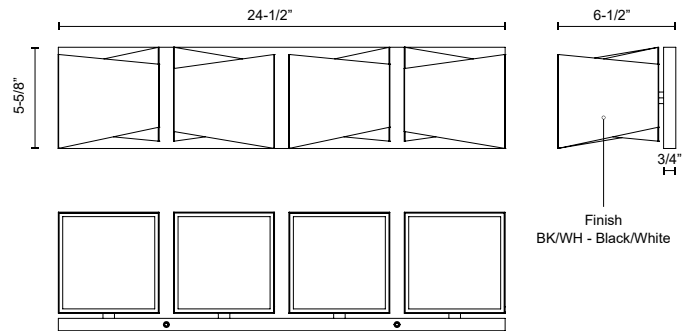

CUBIX VL31224

WALL

PROJECT

SPECIFICATION DETAILS

Fixture Dimensions	W24-1/2" x E6-1/2" x H5-5/8"
Light Source	AC LED Module
Wattage	42W
Total Lumens	3400lm
Delivered Lumens	1950lm*
Voltage	120V
Color Temperature	3000K
CRI (Ra)	90CRI
Optional Color Temps	2700K - 5000K Available, Minimum Order Quantities Apply
LED Rated Life	50,000 hours
Dimming	100% - 10%, ELV Dimmer (Not Included)
Diffuser Details	White Acrylic
Location	Damp
Illumination Direction	Up/Down
Mounting Style	Up or Down
CEC Title 24 JA8	Yes, JA8-2022
Canopy Dimensions	W24-1/2" x H5-5/8" x E3/4"
Paint Finish	BK02; WH01;

* For custom options, consult factory for details.

* For warranty information, please visit www.kuzcolighting.com/warranty

DESCRIPTION

The Cubix Collection is a playful take on the geometric patterns of origami. These fixtures are a luxe duotone finish of black and white that allows for easy integration into most color schemes and styles. The frosted acrylic diffuser provides softened direct lighting that's wonderful for bathrooms and kitchens.

KUZCO

CANADA: 19054 28TH AVENUE - SURREY, BC V3Z 6M3

USA: 3035 E. LONE MOUNTAIN ROAD - LAS VEGAS, NV 89081

WWW.KUZCOLIGHTING.COM

© 2023 KUZCO LIGHTING. ALL RIGHTS RESERVED.

COMMENT