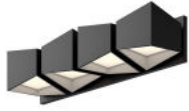

CUBIX VL31224

WALL

PROJECT

VL31224-BK/WH
Black/White

SPECIFICATION DETAILS

Fixture Dimensions	W24-1/2" x E6-1/2" x H5-5/8"
Light Source	AC LED Module
Wattage	42W
Total Lumens	3400lm
Delivered Lumens	1950lm*
Voltage	120V
Color Temperature	3000K
CRI (Ra)	90CRI
Optional Color Temps	2700K - 5000K Available, Minimum Order Quantities Apply
LED Rated Life	50,000 hours
Dimming	100% - 10%, ELV Dimmer (Not Included)
Diffuser Details	White Acrylic
Location	Damp
Illumination Direction	Up/Down
Mounting Style	Up or Down
CEC Title 24 JA8	Yes, JA8-2022
Canopy Dimensions	W24-1/2" x H5-5/8" x E3/4"
Paint Finish	BK02; WH01;

* For custom options, consult factory for details.

* For warranty information, please visit www.kuzcolighting.com/warranty

DESCRIPTION

The Cubix Collection is a playful take on the geometric patterns of origami. These fixtures are a luxe duotone finish of black and white that allows for easy integration into most color schemes and styles. The frosted acrylic diffuser provides softened direct lighting that's wonderful for bathrooms and kitchens.