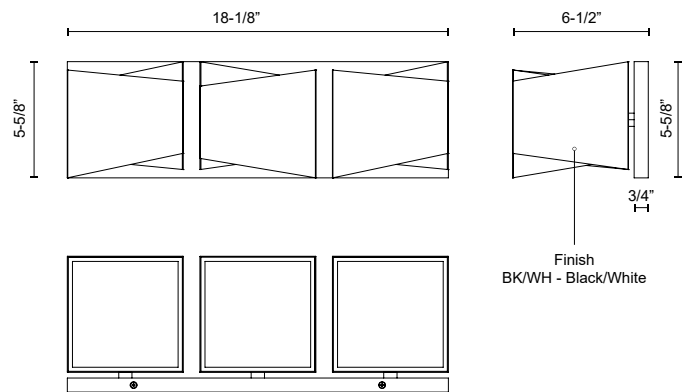

CUBIX VL31218

WALL

PROJECT

SPECIFICATION DETAILS

Fixture Dimensions	W18-1/8" x H5-5/8" x E6-1/2"
Light Source	AC LED Module
Wattage	32W
Total Lumens	2550lm
Delivered Lumens	1470lm*
Voltage	120V
Color Temperature	3000K
CRI (Ra)	90CRI
Optional Color Temps	2700K - 5000K Available, Minimum Order Quantities Apply
LED Rated Life	50,000 hours
Dimming	100% - 10%, ELV Dimmer (Not Included)
Diffuser Details	White Acrylic
Location	Damp
Illumination Direction	Up/Down
Mounting Style	Up or Down
Canopy Dimensions	W18-1/8" x H5-5/8" x E3/4"
CEC Title 24 JA8	Yes, JA8-2022
Paint Finish	BK02; WH01;

* For custom options, consult factory for details.

* For warranty information, please visit www.kuzcolighting.com/warranty

DESCRIPTION

The Cubix Collection is a playful take on the geometric patterns of origami. These fixtures are a luxe duotone finish of black and white that allows for easy integration into most color schemes and styles. The frosted acrylic diffuser provides softened direct lighting that's wonderful for bathrooms and kitchens.

KUZCO

CANADA: 19054 28TH AVENUE - SURREY, BC V3Z 6M3

USA: 3035 E. LONE MOUNTAIN ROAD - LAS VEGAS, NV 89081

WWW.KUZCOLIGHTING.COM

© 2023 KUZCO LIGHTING. ALL RIGHTS RESERVED.

COMMENT