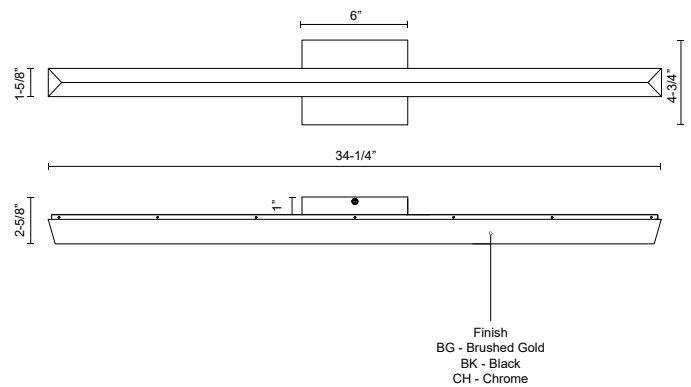

SAPHIR VL27534

WALL

PROJECT

VL27534-CH
Chrome

VL27534-BK
Black

VL27534-BG
Brushed Gold

SPECIFICATION DETAILS

Fixture Dimensions	W34-1/4" x H4-3/4" x H2-5/8"
Light Source	LED with DC Driver
Wattage	30W
Total Lumens	3150lm
Delivered Lumens	BG-2833lm; BK-2835lm; CH-2805lm;
Voltage	120V
Color Temperature	3000K
CRI (Ra)	90CRI
Optional Color Temps	2700K - 5000K Available, Minimum Order Quantities Apply
LED Rated Life	50,000 hours
Dimming	100% - 10%, TRIAC or ELV Dimmer (Not Included)
Diffuser Details	Clear exterior Frosted Interior Acrylic
ADA Compliant	Yes
Location	Damp
Illumination Direction	Front
Mounting Style	All Orientation
CEC Title 24 JA8	Yes, JA8-2022
Canopy Dimensions	W6" x H4-3/4" x E1"
Paint Finish	BG01; BK02; CH01;

* For custom options, consult factory for details.

* For warranty information, please visit www.kuzcolighting.com/warranty

DESCRIPTION

Invite warmth into your space with our Saphir Collection. This modern vanity light adds depth and style with its great triangular ribbed diffuser and horizontal or vertical hanging options. With three finishes to choose from, this piece is a spectacular option for any decor style