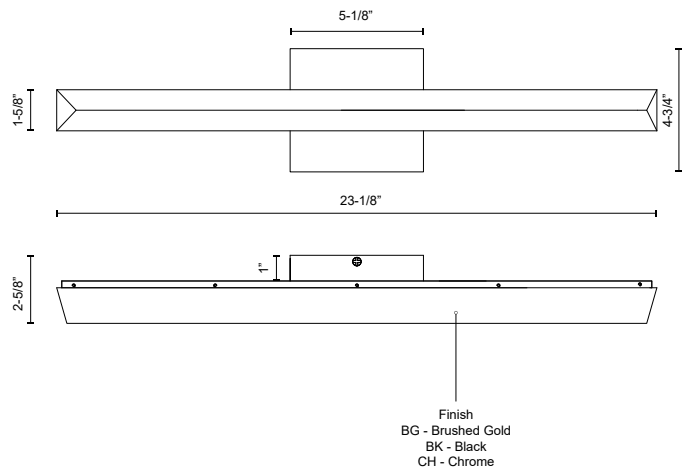

SAPHIR VL27523

WALL

PROJECT

SPECIFICATION DETAILS

Fixture Dimensions	W23-1/8" x H4-3/4" x E2-5/8"
Light Source	LED with DC Driver
Wattage	22W
Total Lumens	2310lm
Delivered Lumens	BG-1986lm; BK-1963lm; CH-1993lm;
Voltage	120V
Color Temperature	3000K
CRI (Ra)	90CRI
Optional Color Temps	2700K - 5000K Available, Minimum Order Quantities Apply
LED Rated Life	50,000 hours
Dimming	100% - 10%, TRIAC or ELV Dimmer (Not Included)
Diffuser Details	Clear exterior Frosted Interior Acrylic
ADA Compliant	Yes
Location	Damp
Illumination Direction	Front
Mounting Style	All Orientation
Canopy Dimensions	W5-1/8" x H4-3/4" x E1"
CEC Title 24 JA8	Yes, JA8-2022
Paint Finish	BG01; BK02; CH01;

* For custom options, consult factory for details.

* For warranty information, please visit www.kuzcolighting.com/warranty

DESCRIPTION

Invite warmth into your space with our Saphir Collection. This modern vanity light adds depth and style with its great triangular ribbed diffuser and horizontal or vertical hanging options. With three finishes to choose from, this piece is a spectacular option for any decor style

KUZCO

CANADA: 19054 28TH AVENUE - SURREY, BC V3Z 6M3
USA: 3035 E. LONE MOUNTAIN ROAD - LAS VEGAS, NV 89081

WWW.KUZCOLIGHTING.COM

© 2023 KUZCO LIGHTING. ALL RIGHTS RESERVED.

COMMENT