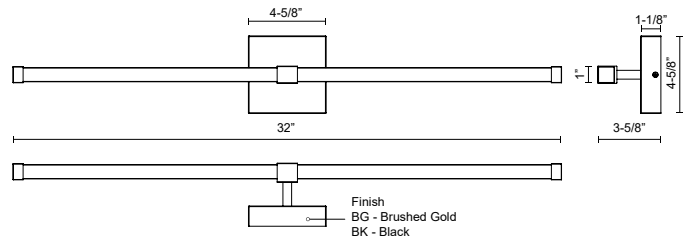

KUZCO

CANADA: 19054 28TH AVENUE - SURREY, BC V3Z 6M3

USA: 3035 E. LONE MOUNTAIN ROAD - LAS VEGAS, NV 89081

WWW.KUZCOLIGHTING.COM

© 2023 KUZCO LIGHTING. ALL RIGHTS RESERVED.

COMMENT