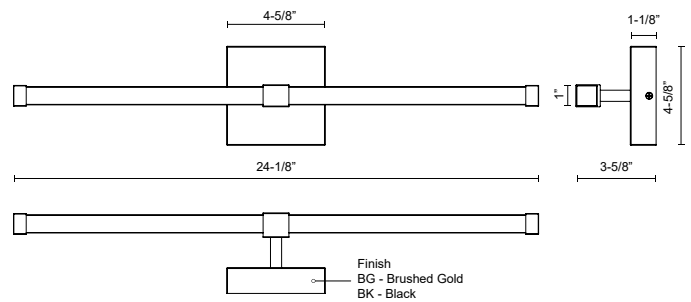

BLADE VL23524

WALL

PROJECT

SPECIFICATION DETAILS

Fixture Dimensions	W24-1/8" x H1" x E3-5/8"
Light Source	LED with DC Driver
Wattage	12W
Total Lumens	1350lm
Delivered Lumens	BG-933lm; BK-914lm;
Voltage	120V
Color Temperature	3000K
CRI (Ra)	90CRI
Optional Color Temps	2700K - 5000K Available, Minimum Order Quantities Apply
LED Rated Life	50,000 hours
Dimming	100% - 10%, TRIAC or ELV Dimmer (Not Included)
Diffuser Details	Clear Acrylic Exterior/White Silicone Interior
ADA Compliant	Yes
Location	Damp
Illumination Direction	Up/Down
Mounting Style	All Orientation
CEC Title 24 JA8	Yes, JA8-2022
Canopy Dimensions	W4-5/8" x H4-5/8" x E1-1/8"
Paint Finish	BG01; BK02;

* For custom options, consult factory for details.

* For warranty information, please visit www.kuzcolighting.com/warranty

DESCRIPTION

The Blade Collection is as artistic as it is functional. With its linear design and long acrylic ribbed diffusers, the entire Blade family delivers a tremendous depth of light that makes for spectacular lighting in high-traffic areas of the home. With a variety of styles and hanging options available, it's easy to create a unique lighting environment of high caliber.

KUZCO

CANADA: 19054 28TH AVENUE - SURREY, BC V3Z 6M3

USA: 3035 E. LONE MOUNTAIN ROAD - LAS VEGAS, NV 89081

WWW.KUZCOLIGHTING.COM

© 2023 KUZCO LIGHTING. ALL RIGHTS RESERVED.

COMMENT