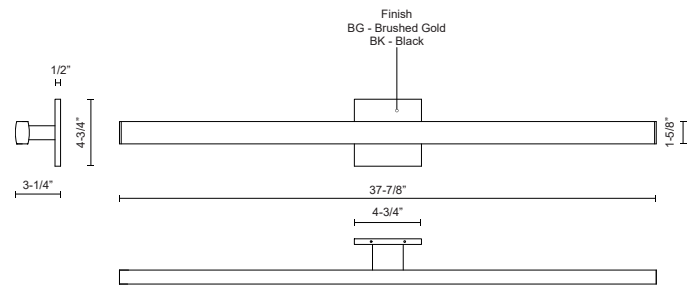

* For custom options, consult factory for details.

* For warranty information, please visit www.kuzcolighting.com/warranty

DESCRIPTION

Introducing Vera, a sleek and modern series of wall/vanity lights that seamlessly embodies our brand's signature style. Crafted with precision, these fixtures feature integrated LED technology that bathes your space in a harmonious, dual-sided illumination, emanating from its slim rectangular frame. The versatility of Vera knows no bounds, as it can be effortlessly mounted either horizontally or vertically to suit your design vision.

- Slim, modern rectangular vanity fixture
- Brushed Gold or Matte Black finishes
- LED, no need for bulbs
- Illumination from both sides of body
- Can be mounted horizontal or vertical
- Damp rated for bathroom use

KUZCO

CANADA: 19054 28TH AVENUE - SURREY, BC V3Z 6M3

USA: 3035 E. LONE MOUNTAIN ROAD - LAS VEGAS, NV 89081

WWW.KUZCOLIGHTING.COM

© 2024 KUZCO LIGHTING. ALL RIGHTS RESERVED.

COMMENT