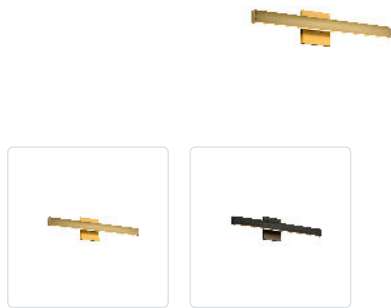

# VERA VL20323

WALL

PROJECT

VL20323-BG  
Brushed Gold

VL20323-BK  
Black

## SPECIFICATION DETAILS

<b>Fixture Dimensions</b>	W22-7/8" x H4-3/4" x E3-1/4"
<b>Height from center</b>	2-3/8"
<b>Light Source</b>	AC LED Module
<b>Wattage</b>	26W
<b>Total Lumens</b>	1730lm
<b>Delivered Lumens</b>	BG-1220lm*; BK-1060lm*;
<b>Voltage</b>	120V
<b>Color Temperature</b>	3000K
<b>CRI (Ra)</b>	90CRI
<b>Optional Color Temps</b>	2700K - 5000K Available, Minimum Order Quantities Apply
<b>LED Rated Life</b>	50,000 hours
<b>Dimming</b>	100% - 10%, ELV Dimmer (Not Included)
<b>Diffuser Details</b>	White PC Diffuser
<b>ADA Compliant</b>	Yes
<b>Location</b>	Damp
<b>Illumination Direction</b>	Up/Down
<b>Mounting Style</b>	Wall Mount, All Orientation
<b>CEC Title 24 JA8</b>	Yes, JA8-2022
<b>Canopy Dimensions</b>	W4-3/4" x H4-3/4" x E1/2"
<b>Material</b>	Aluminum
<b>Paint Finish</b>	BG01; BK02;

## DESCRIPTION

Introducing Vera, a sleek and modern series of wall/vanity lights that seamlessly embodies our brand's signature style. Crafted with precision, these fixtures feature integrated LED technology that bathes your space in a harmonious, dual-sided illumination, emanating from its slim rectangular frame. The versatility of Vera knows no bounds, as it can be effortlessly mounted either horizontally or vertically to suit your design vision.

- Slim, modern rectangular vanity fixture
- Brushed Gold or Matte Black finishes
- LED, no need for bulbs
- Illumination from both sides of body
- Can be mounted horizontal or vertical
- Damp rated for bathroom use