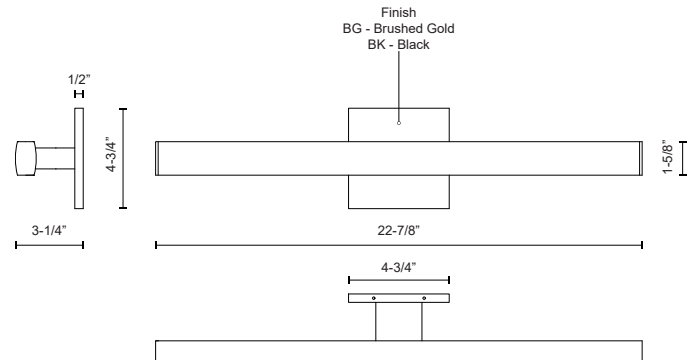

KUZCO

CANADA: 19054 28TH AVENUE - SURREY, BC V3Z 6M3

USA: 3035 E. LONE MOUNTAIN ROAD - LAS VEGAS, NV 89081

WWW.KUZCOLIGHTING.COM

© 2024 KUZCO LIGHTING. ALL RIGHTS RESERVED.

COMMENT