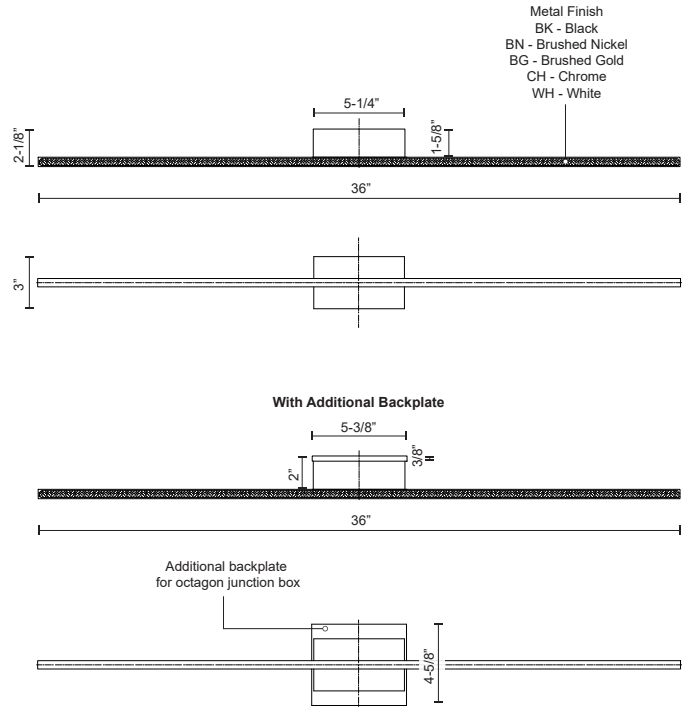

SPECIFICATION DETAILS

Fixture Dimensions	W36" x H3" x E2-1/8"
Light Source	LED with DC Driver
Wattage	31W
Total Lumens	2800lm
Delivered Lumens	BK-930lm; BN-1561lm; WH-1848lm;
Voltage	120V
Color Temperature	3000K
CRI (Ra)	90CRI
Optional Color Temps	2700K - 5000K Available, Minimum Order Quantities Apply
LED Rated Life	50,000 hours
Dimming	100% - 10%, TRIAC or ELV Dimmer (Not Included)
Diffuser Details	White Acrylic Diffuser
ADA Compliant	Yes
Location	Damp
Illumination Direction	Downlight
Mounting Style	All Orientation; Wall;
Canopy Dimensions	W5-3/8" x H4-5/8" x E3/8"
CEC Title 24 JA8	Yes, JA8-2022
Paint Finish	BG01; BK02; BN02; WH02;

* For custom options, consult factory for details.

* For warranty information, please visit www.kuzcolighting.com/warranty

DESCRIPTION

Following the success of the Vega family is the next evolution of the line, Vega Minor. The diminutive square linear profile envelops and radiates a soft uniform light in a diverse spectrum of lengths and unique configurations. Refined details with crafted finishes augment the reductive silhouette of the expanded collection.