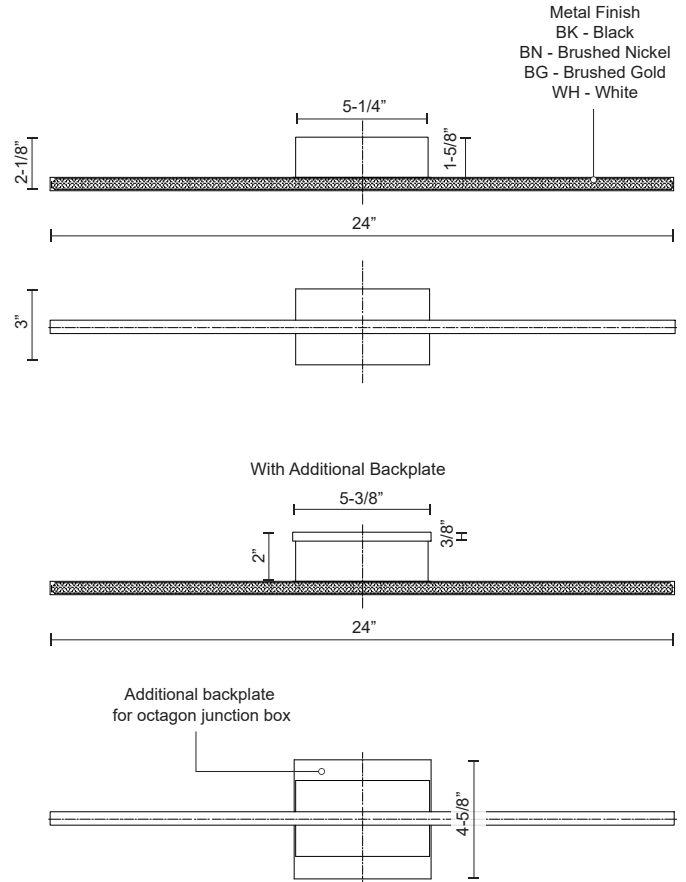

VEGA MINOR VL18224

VANITY

PROJECT

VL18224-BN
Brushed Nickel

VL18224-BG
Brushed Gold

VL18224-WH
White

VL18224-BK
Black

SPECIFICATION DETAILS

Fixture Dimensions	W24" x H3" x E2-1/8"
Light Source	LED with DC Driver
Wattage	18W
Total Lumens	1460lm
Delivered Lumens	BK-499lm; BN-838lm; WH-992lm;
Voltage	120V
Color Temperature	3000K
CRI (Ra)	90CRI
Optional Color Temps	2700K - 5000K Available, Minimum Order Quantities Apply
LED Rated Life	50,000 hours
Dimming	100% - 10%, TRIAC or ELV Dimmer (Not Included)
Diffuser Details	White Acrylic Diffuser
ADA Compliant	Yes
Location	Damp
Illumination Direction	Downlight
Mounting Style	All Orientation; Wall;
CEC Title 24 JA8	Yes, JA8-2022
Energy Star Certified	Energy Star Compliant - BK, BN, WH
Canopy Dimensions	W5-3/8" x H4-5/8" x E3/8"
Paint Finish	BG01; BK02; BN02; WH02;

* For custom options, consult factory for details.

* For warranty information, please visit www.kuzcolighting.com/warranty

DESCRIPTION

Following the success of the Vega family is the next evolution of the line, Vega Minor. The diminutive square linear profile envelops and radiates a soft uniform light in a diverse spectrum of lengths and unique configurations. Refined details with crafted finishes augment the reductive silhouette of the expanded collection.