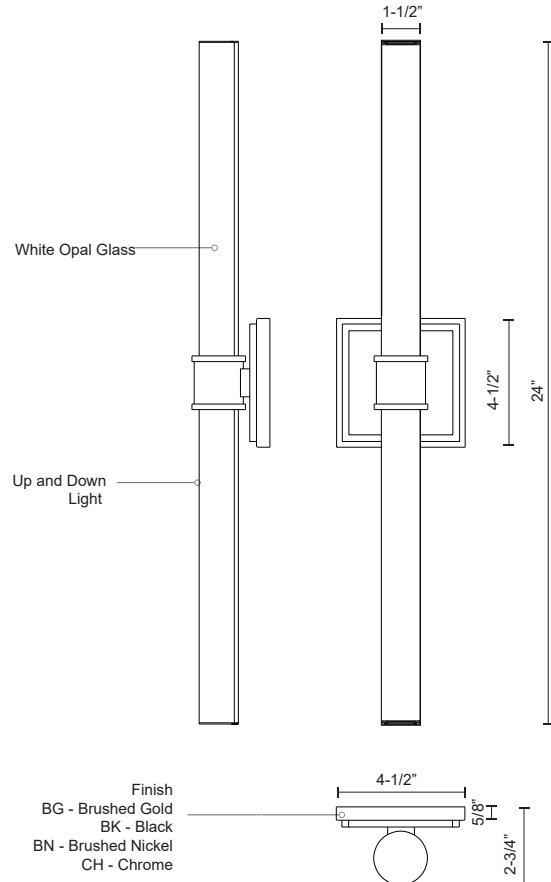

## SPECIFICATION DETAILS

<b>Fixture Dimensions</b>	W4-1/2" x H24" x E2-3/4"
<b>Light Source</b>	AC LED Module
<b>Wattage</b>	31W
<b>Total Lumens</b>	2400lm
<b>Delivered Lumens</b>	1672lm
<b>Voltage</b>	120V
<b>Color Temperature</b>	3000K
<b>CRI (Ra)</b>	90CRI
<b>Optional Color Temps</b>	2700K - 5000K Available, Minimum Order Quantities Apply
<b>LED Rated Life</b>	50,000 hours
<b>Dimming</b>	100% - 10%, ELV Dimmer (Not Included)
<b>Glass Details</b>	Opal Glass
<b>ADA Compliant</b>	Yes
<b>Location</b>	Damp
<b>Mounting Style</b>	All Orientation; Wall;
<b>Canopy Dimensions</b>	W4-1/2" x H4-1/2" x E5/8"
<b>Paint Finish</b>	BG01; BK01; BN01; CH01;

## DESCRIPTION

A tubular length of illuminated rod the Rona wall light is supported and clasped with a detailed cylindrical projection. The thick square outline of the attachment plate frames the lamp holder and echoes the refinement of present architectural trim. Available as either a sconce or vanity and in several curated finishes.