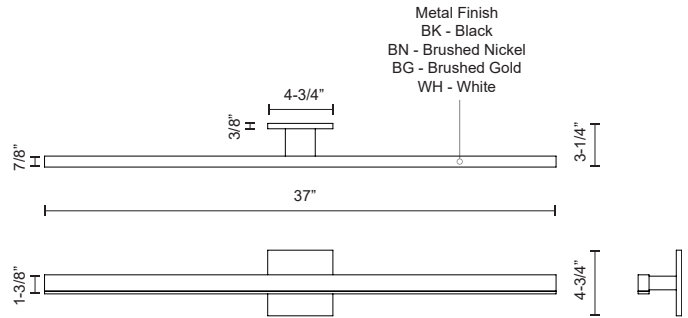

VEGA
VL10337
VANITY

PROJECT

DESCRIPTION

Ultra-sleek and clean lighting is now available with the Vega collection. This slim wall and vanity collection is diverse in its use and will never look dated. It can highlight a wall, bathroom, or bedroom without ever appearing bulky. The LED light is delivered in an even and effective manner. May be mounted both vertically and horizontally.

SPECIFICATION DETAILS

Fixture Dimensions	W37" x H1-3/8" x E3-1/4"
Light Source	AC LED Module
Wattage	26W
Total Lumens	2000lm
Delivered Lumens	BK-835lm; BN-1278lm; WH-1405lm;
Voltage	120V
Color Temperature	3000K
CRI (Ra)	90CRI
Optional Color Temps	2700K - 5000K Available, Minimum Order Quantities Apply
LED Rated Life	50,000 hours
Dimming	100% - 10%, ELV Dimmer (Not Included)
Diffuser Details	White Acrylic Diffuser
ADA Compliant	Yes
Location	Damp
Illumination Direction	Downlight
Mounting Style	All Orientation; Wall;
CEC Title 24 JA8	Yes, JA8-2022
Canopy Dimensions	W4-3/4" x H4-3/4" x E3/8"
Paint Finish	BG01; BK02; BN02; WH02;

* For custom options, consult factory for details.

* For warranty information, please visit www.kuzcolighting.com/warranty

KUZCO

CANADA: 19054 28TH AVENUE - SURREY, BC V3Z 6M3
USA: 3035 E. LONE MOUNTAIN ROAD - LAS VEGAS, NV 89081

WWW.KUZCOLIGHTING.COM

© 2017 KUZCO LIGHTING. ALL RIGHTS RESERVED.

COMMENT