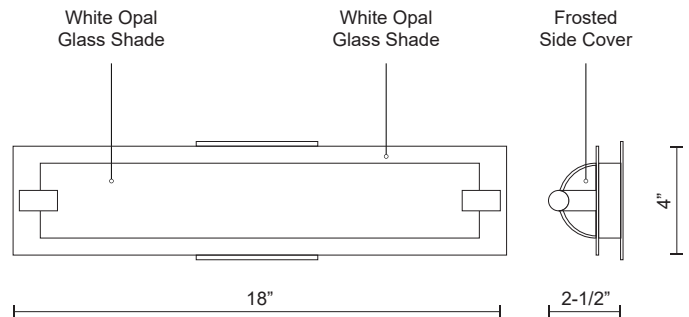

## SPECIFICATION DETAILS

<b>Fixture Dimensions</b>	W18" x H4" x E2-1/2"
<b>Light Source</b>	AC LED Module
<b>Wattage</b>	21W
<b>Total Lumens</b>	1600lm
<b>Delivered Lumens</b>	CH-1101lm
<b>Voltage</b>	120V
<b>Color Temperature</b>	3000K
<b>CRI (Ra)</b>	90CRI
<b>Optional Color Temps</b>	2700K - 5000K Available, Minimum Order Quantities Apply
<b>LED Rated Life</b>	50,000 hours
<b>Dimming</b>	100% - 10%, ELV Dimmer (Not Included)
<b>Glass Details</b>	Opal Glass
<b>ADA Compliant</b>	Yes
<b>Location</b>	Damp
<b>Mounting Style</b>	All Orientation; Wall;
<b>CEC Title 24 JA8</b>	Yes, JA8-2022
<b>Canopy Dimensions</b>	W4-3/8" x H4-3/8" x E1/8"
<b>Paint Finish</b>	BG01; BK01; BN01; CH01;

## DESCRIPTION

Single lamp vanity with white opal glass cylinder and frosted side covers, metal details available in black, brushed gold, brushed nickel or chrome finish. Equipped with our powerful 120V AC LED technology. Available in three different sizes see series for full details.