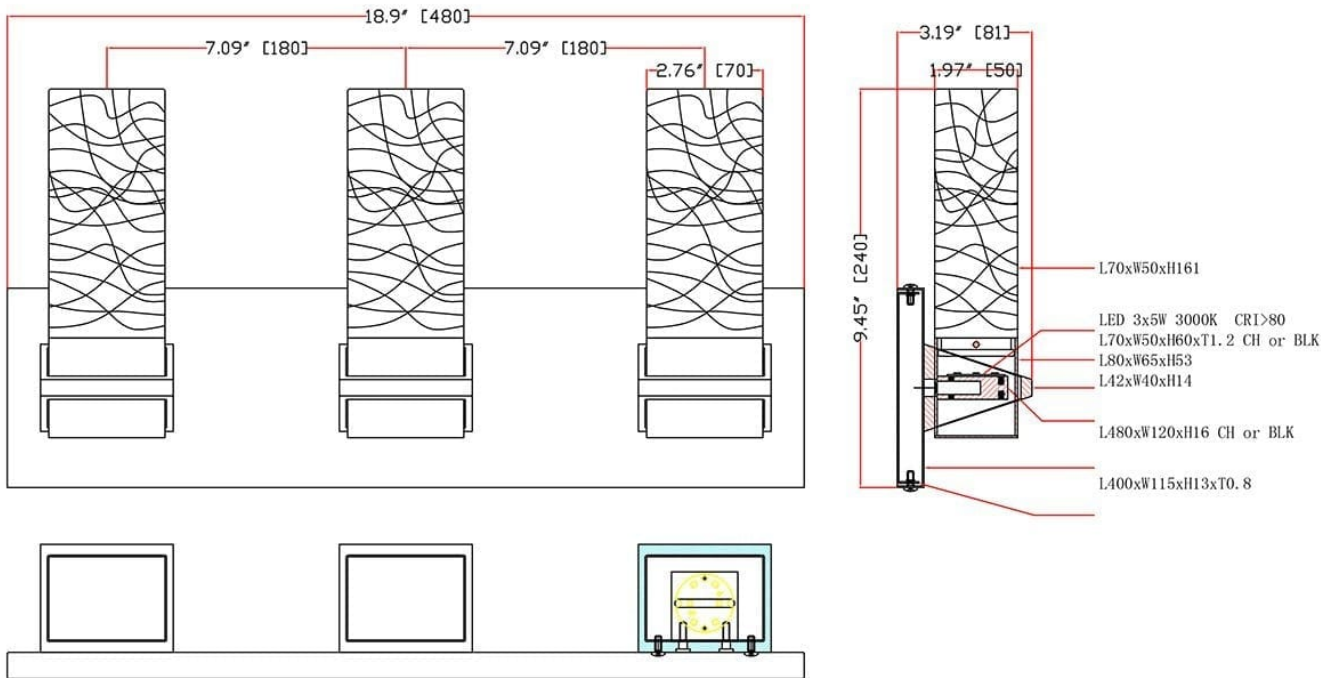

ICE 3-Light-LED Chrome Vanity Light

Model No. VF9600-3L-CH

CH or BLK 3x5W LED