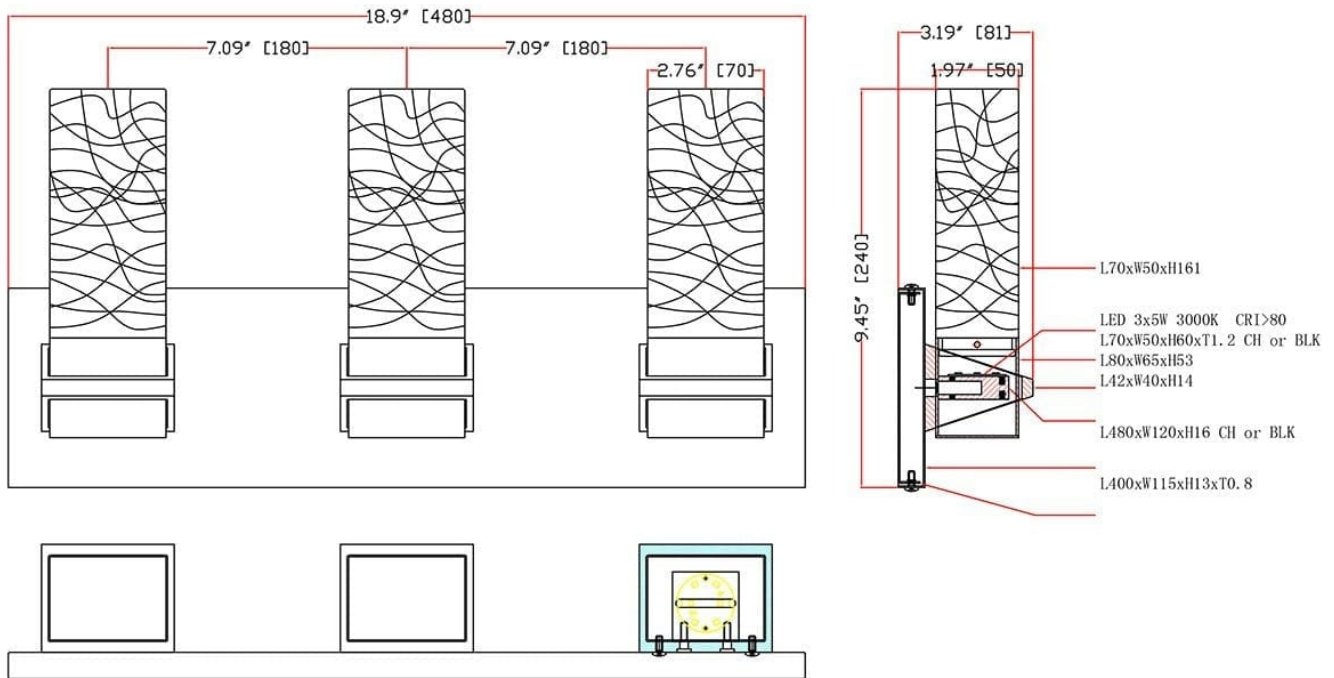

ICE 3-Light-LED Black Vanity Light

Model No. VF9600-3L-BLK

CH or BLK 3x5W LED