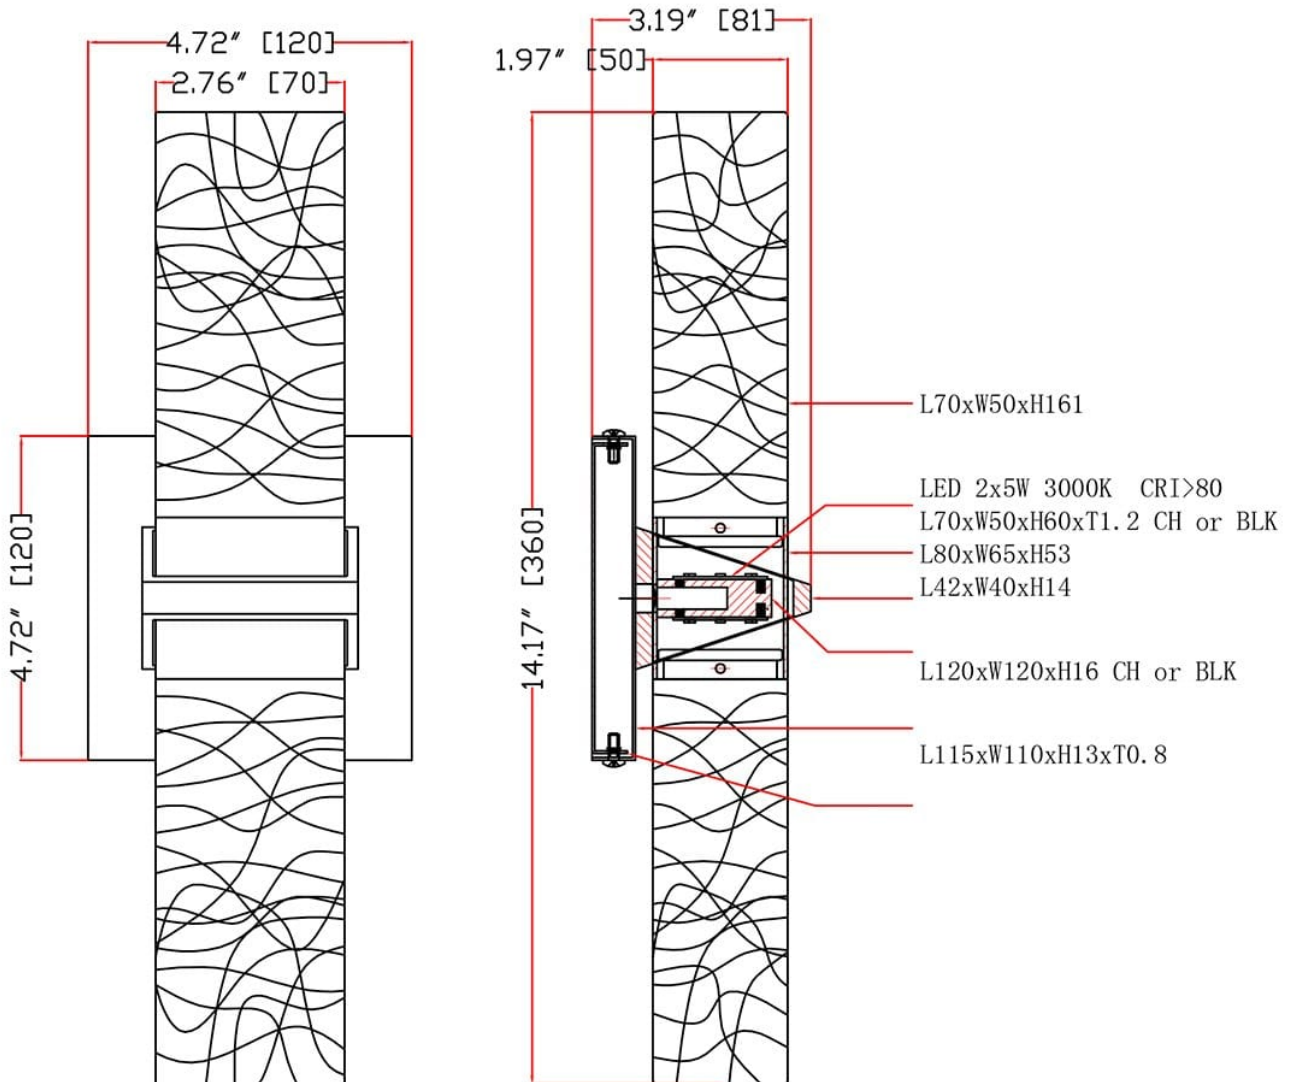

ICE 2-Light-LED Chrome Vanity Light

Model No. VF9600-2L-CH

CH or BLK 2x5W LED